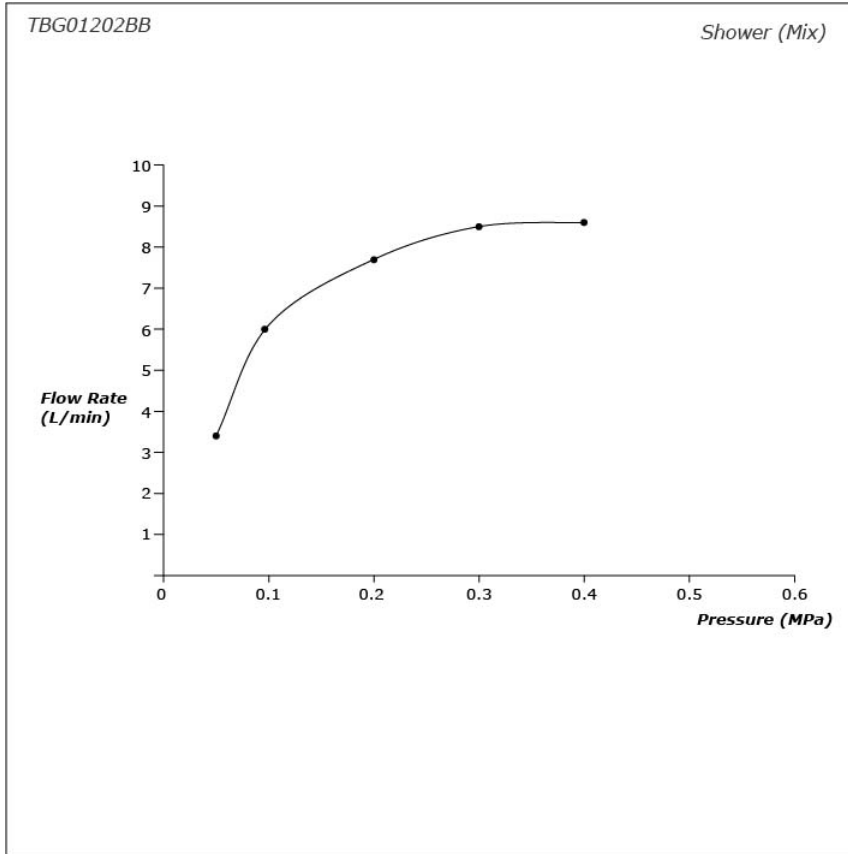

GO Series
Bath & Shower Set
(4-Holes)

Features

- Design concept is gorgeous and organic
- Safety control with heat insulating handle.
- 1 mode function Round shape hand shower (COMFORT WAVE)
- The PVD finishes provides both beauty and strength, adding rich color to the bathroom space

Specifications

Material: Brass (Faucet)
Plastic (Hand Shower)

Water Pressure: 0.1MPa~1.0MPa

Parts description

- **TBG01202BB**
Bath & Shower Set (4-Holes)

Flow Rate

Flow Rate