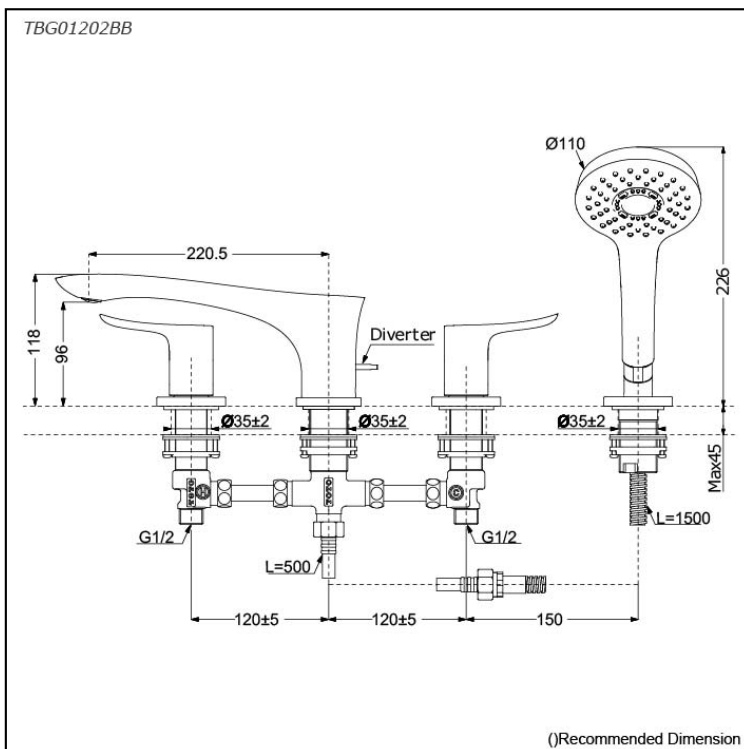

GO Series
Bath & Shower Set
(4-Holes)

Features

- Design concept is gorgeous and organic
- Safety control with heat insulating handle.
- 1 mode function Round shape hand shower (COMFORT WAVE)
- The PVD finishes provides both beauty and strength, adding rich color to the bathroom space

Specifications

Material: Brass (Faucet)
Plastic (Hand Shower)

Water Pressure: 0.1MPa~1.0MPa

Parts description

- **TBG01202BB**
Bath & Shower Set (4-Holes)

Flow Rate

Flow Rate