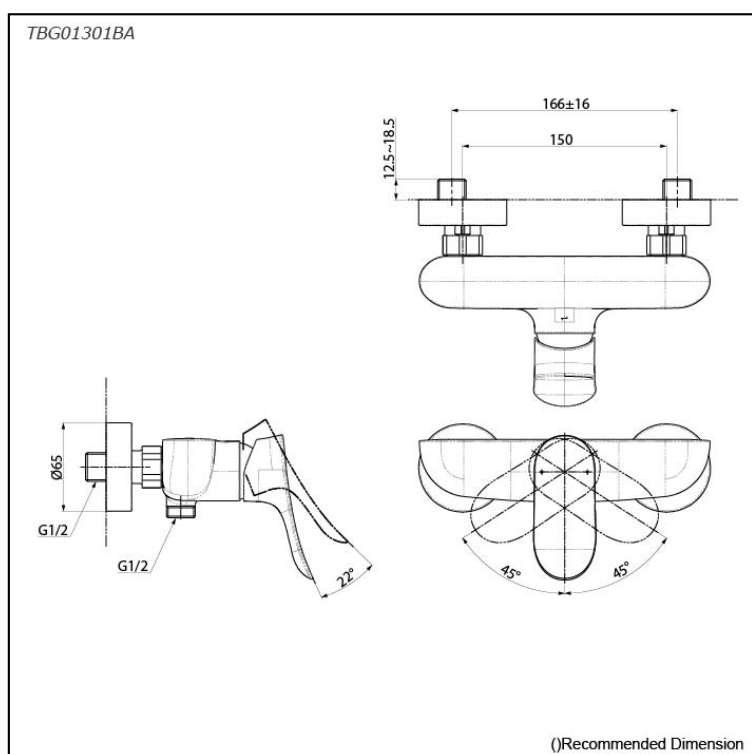

GO Series
Exposed Single Lever
Shower Mixer

Features

- Design Concept is Gorgeous and Organic.
- The PVD finishes provides both beauty and strength, adding rich color to the bathroom space

Specifications

Material: Brass
Water Pressure: 0.05MPa~1.0MPa

Parts description

- **TBG01301BA**
Exposed Single Lever Shower Mixer

Flow Rate