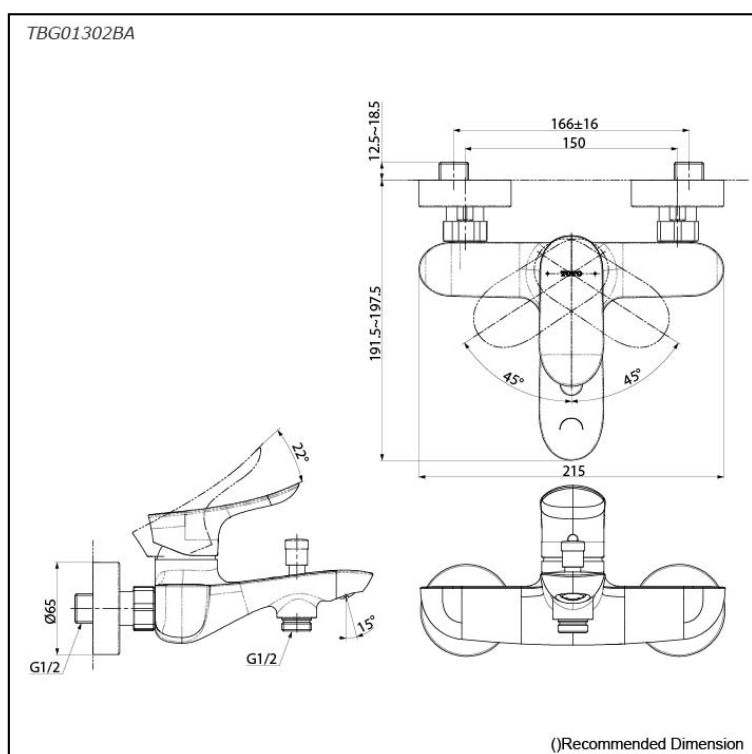

GO Series
Exposed Single Lever Bath &
Shower Mixer

Features

- Design Concept is Gorgeous and Organic.
- The PVD finishes provides both beauty and strength, adding rich color to the bathroom space

Specifications

Material: Brass
Water Pressure: 0.05MPa~1.0MPa

Parts description

- **TBG01302BA**
Exposed Single Lever Bath & Shower Mixer

Flow Rate