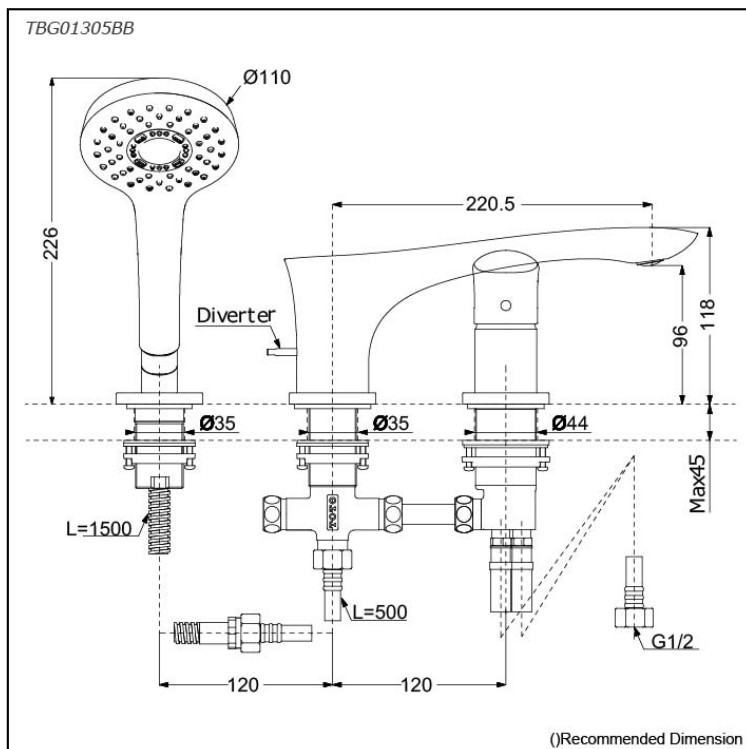

GO Series
Bath & Shower Set
(3-Holes)

Features

- Design concept is gorgeous and organic
- Safety control with heat insulating handle.
- 1 mode function Round shape hand shower (COMFORT WAVE)
- The PVD finishes provides both beauty and strength, adding rich color to the bathroom space

Specifications

Material: Brass (Faucet)
Plastic (Hand Shower)

Parts description

- **TBG01305BB**
Bath & Shower Set (3-Holes)

Flow Rate