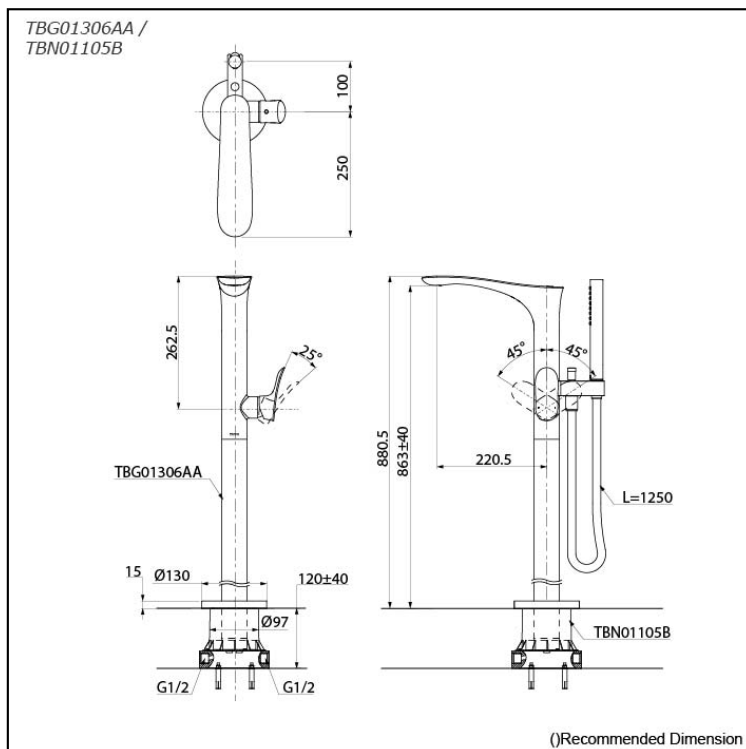

GO Series
Floor-standing Bath & Shower Set

Features

- Design concept is gorgeous and organic
- 1 mode function hand shower (Cylinder Shape, Comfort Wave)
- The PVD finishes provides both beauty and strength, adding rich color to the bathroom space

Specifications

Material: Brass (Faucet)
Plastic (Hand Shower)

Parts description

- **TBG01306AA**
Floor-standing Bath & Shower Set
- **TBN01105B**
Floor Standing Bathtub Filler Base

Flow Rate

Flow Rate