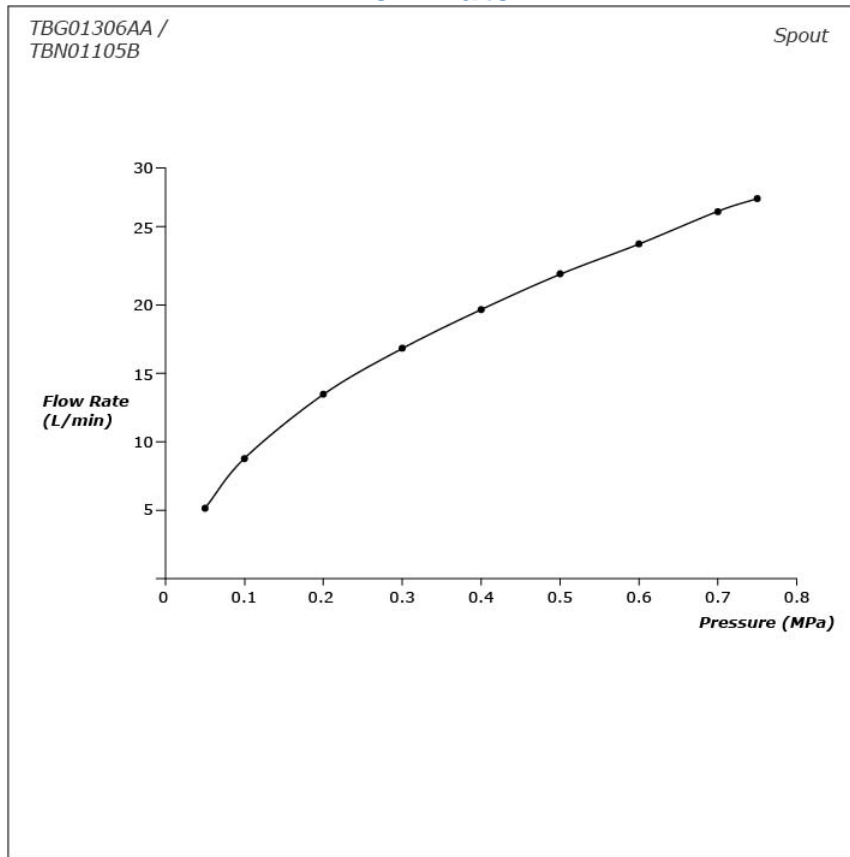

GO Series
Floor-standing Bath & Shower Set

Features

- Design concept is gorgeous and organic
- 1 mode function hand shower (Cylinder Shape, Comfort Wave)
- The PVD finishes provides both beauty and strength, adding rich color to the bathroom space

Specifications

Material: Brass (Faucet)
Plastic (Hand Shower)

Parts description

- **TBG01306AA**
Floor-standing Bath & Shower Set
- **TBN01105B**
Floor Standing Bathtub Filler Base

Flow Rate

Flow Rate