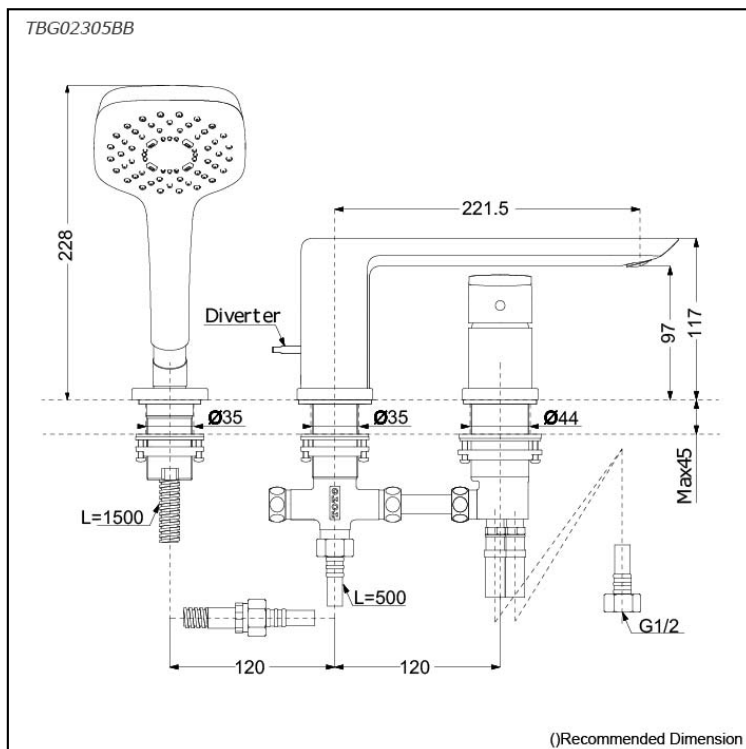

GR Series
Bath & Shower Set
(3-Holes)

Features

- Design Concept is gorgeous and regal
- Safety control with heat insulating handle.
- 1 mode function Square shape hand shower (COMFORT WAVE)
- The PVD finishes provides both beauty and strength, adding rich color to the bathroom space

Specifications

Material: Brass (Faucet)
Plastic (Hand Shower)

Parts description

- **TBG02305BB**
Bath & Shower Set (3-Holes)

Flow Rate