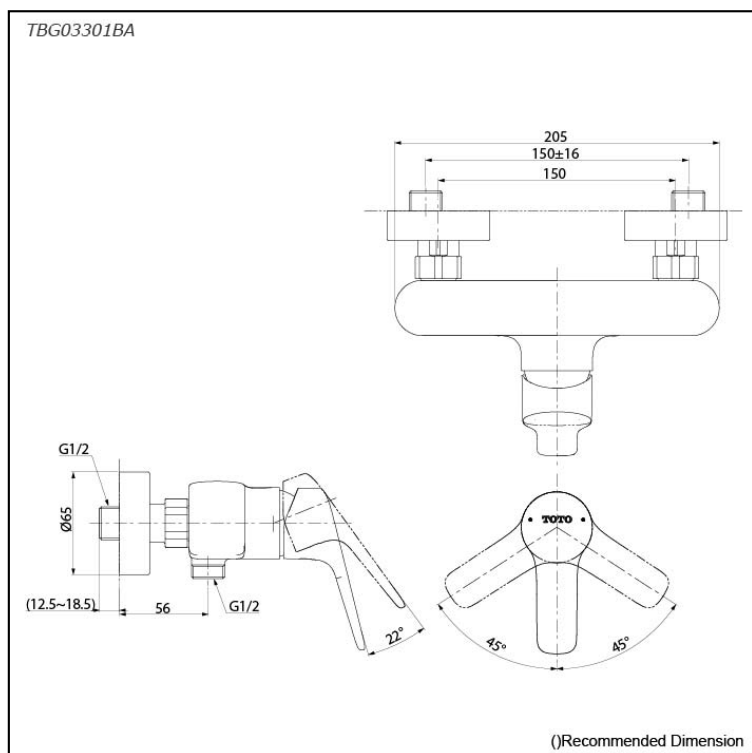

### Specifications

Material: Brass  
Water Pressure: 0.05MPa~1.0MPa

### Parts description

- **TBG03301BA**  
Exposed Single Lever Shower Mixer