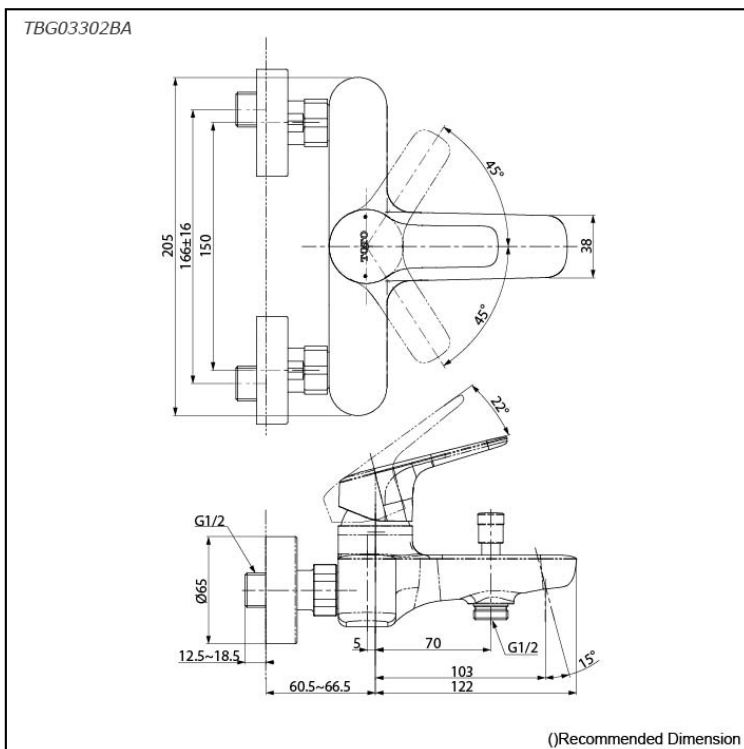

GS Series
Exposed Single Lever Bath &
Shower Mixer

Features

- Design Concept is Gorgeous and Regal
- TOTO original cartridge for smooth control
- High corrosion resistance plating
- The PVD finishes provides both beauty and strength, adding rich color to the bathroom space

Specifications

Material: Brass

Water Pressure: 0.05MPa~1.0MPa

Parts description

- **TBG03302BA**
Exposed Single Lever Bath & Shower Mixer

Flow Rate