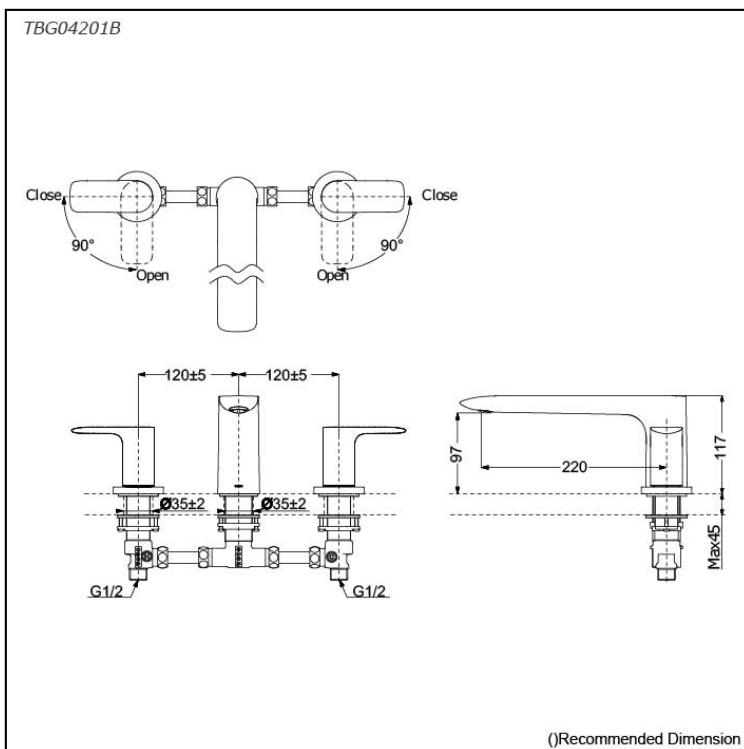

GA Series
Bath Filler without Shower
(3-Holes)

Features

- Contemporary styling
- TOTO original cartridge for smooth control
- Safety control with heat insulating handle.
- High corrosion resistance plating
- The PVD finishes provides both beauty and strength, adding rich color to the bathroom space

Specifications

Material: Brass

Water Pressure: 0.07MPa~1.0MPa

Parts description

- **TBG04201B**
Bath Filler without Shower (3-Holes)

Flow Rate

TBG04201B