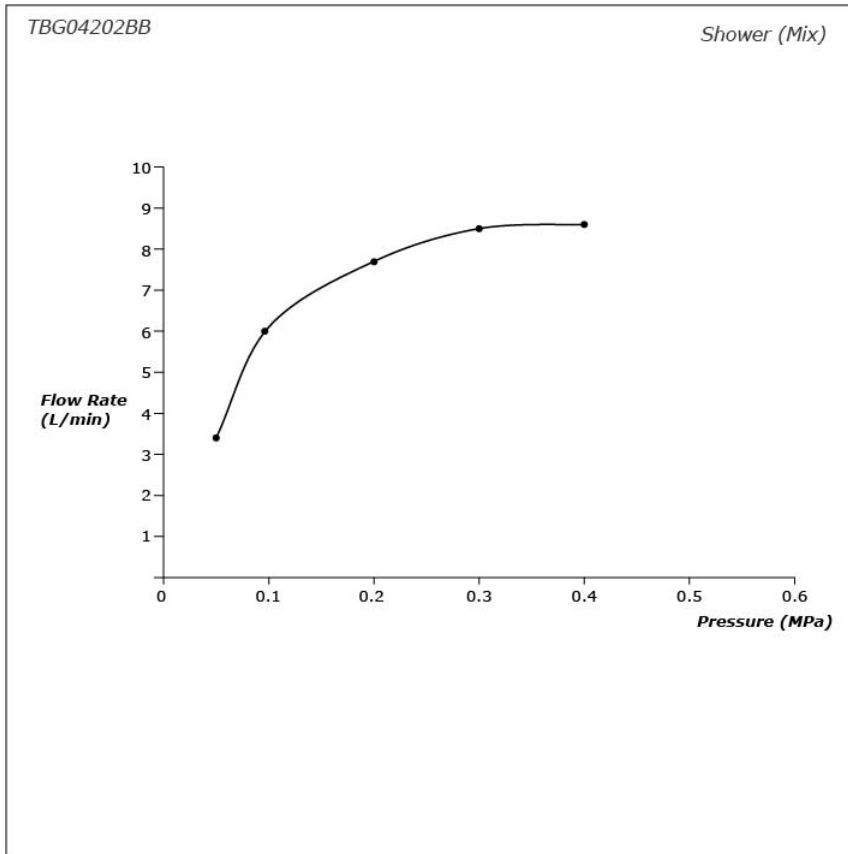

GA Series
Bath & Shower Set
(4-Holes)

Features

- Contemporary styling
- TOTO original cartridge for smooth control
- Safety control with heat insulating handle.
- High corrosion resistance plating
- 1 mode function Round shape hand shower (COMFORT WAVE)
- The PVD finishes provides both beauty and strength, adding rich color to the bathroom space

Specifications

Material: Brass (Faucet)
Plastic (Hand Shower)

Water Pressure: 0.1MPa~1.0MPa

Parts description

- **TBG04202BB**
Bath & Shower Set (4-Holes)

Flow Rate

Flow Rate