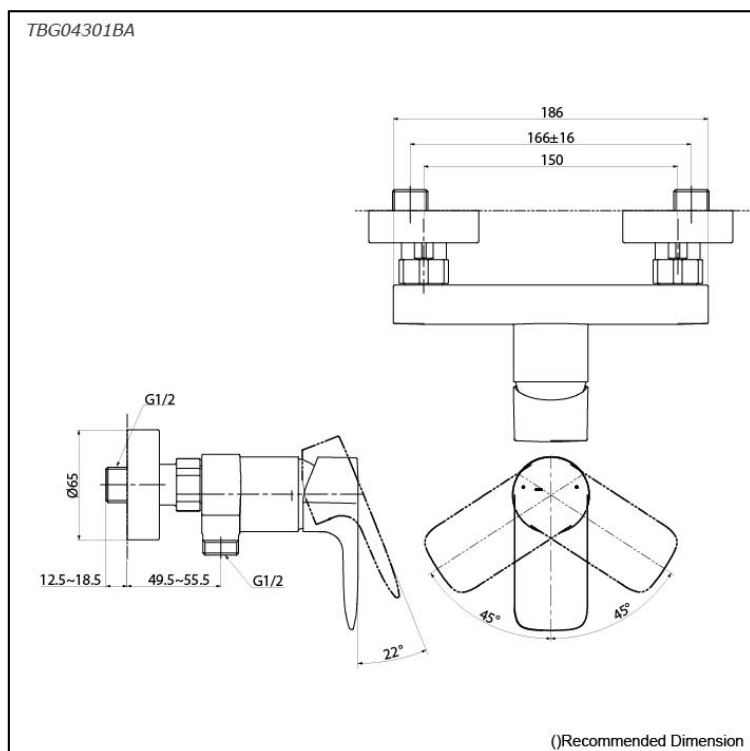

GA Series
Exposed Single Lever Shower Mixer

Features

- Design Concept is Gorgeous and Advance.
- TOTO original cartridge for smooth control
- High corrosion resistance plating
- The PVD finishes provides both beauty and strength, adding rich color to the bathroom space

Specifications

Material: Brass
Water Pressure: 0.05MPa~1.0MPa

Parts description

- **TBG04301BA**
Exposed Single Lever Shower Mixer

Flow Rate