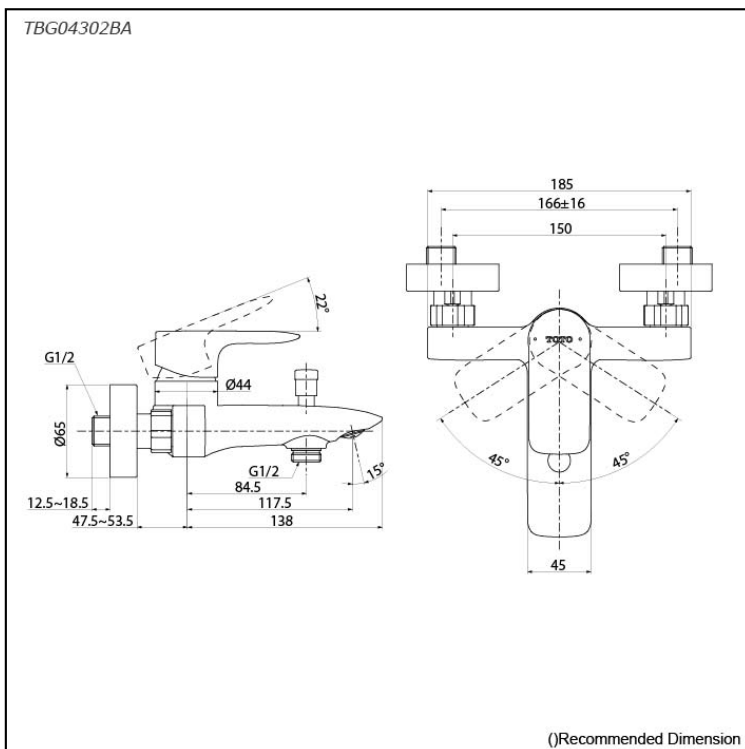

### Specifications

Material: Brass

Water Pressure: 0.05MPa~1.0MPa

### Parts description

- **TBG04302BA**  
Exposed Single Lever Bath & Shower Mixer

### Flow Rate