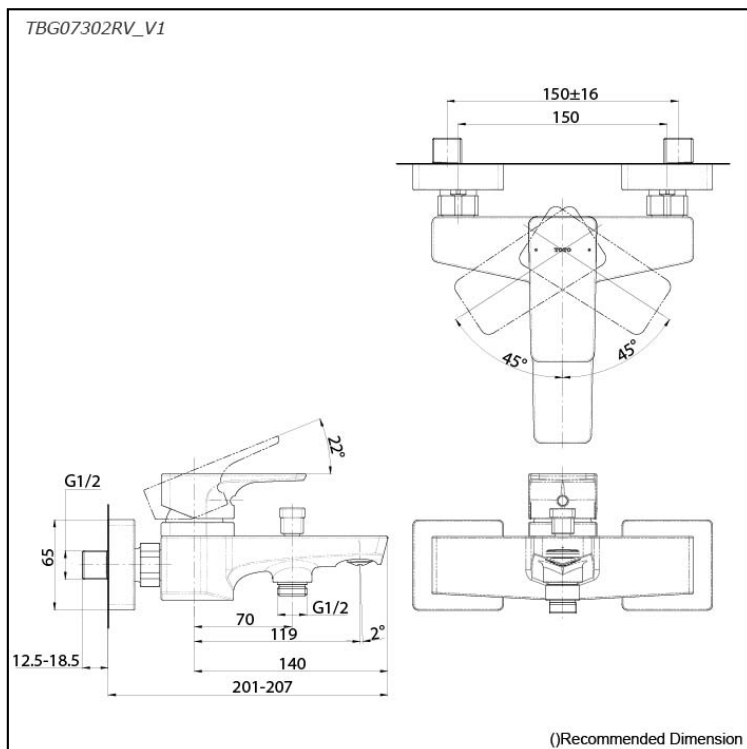

GE Series
Exposed Single Lever Bath &
Shower Mixer

Features

- A beauty of traditional craft in characteristic sculptural form
- V-shaped edge extends up to the end of the spout generate multi sided reflections
- Easy Installation and Usage
- Long lasting, COMFORT GLIDE mechanism for a smooth operation
- The PVD finishes provides both beauty and strength, adding rich color to the bathroom space

Specifications

Material: Brass

Water Pressure: 0.05MPa~1.0MPa

Parts description

- **TBG07302RV_V1**
Exposed Single Lever Bath & Shower Mixer

Flow Rate