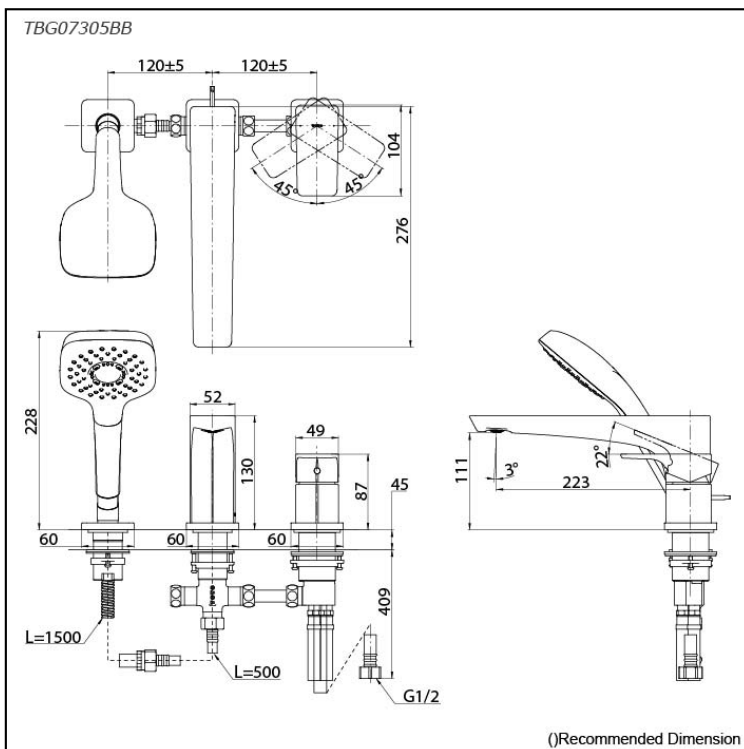

GE Series
Bath & Shower Set
(3-Holes)

Features

- A beauty of traditional craft in characteristic sculptural form
- V-shaped edge extends up to the end of the spout generate multi sided reflections
- Easy Installation and Usage
- Long lasting, COMFORT GLIDE mechanism for a smooth operation
- 1 mode function hand shower (COMFORT WAVE)
- The PVD finishes provides both beauty and strength, adding rich color to the bathroom space

Specifications

Material: Brass

Water Pressure: 0.05MPa~1.0MPa

Parts description

- **TBG07305BB**
Bath & Shower Set
(3-Holes)

Flow Rate