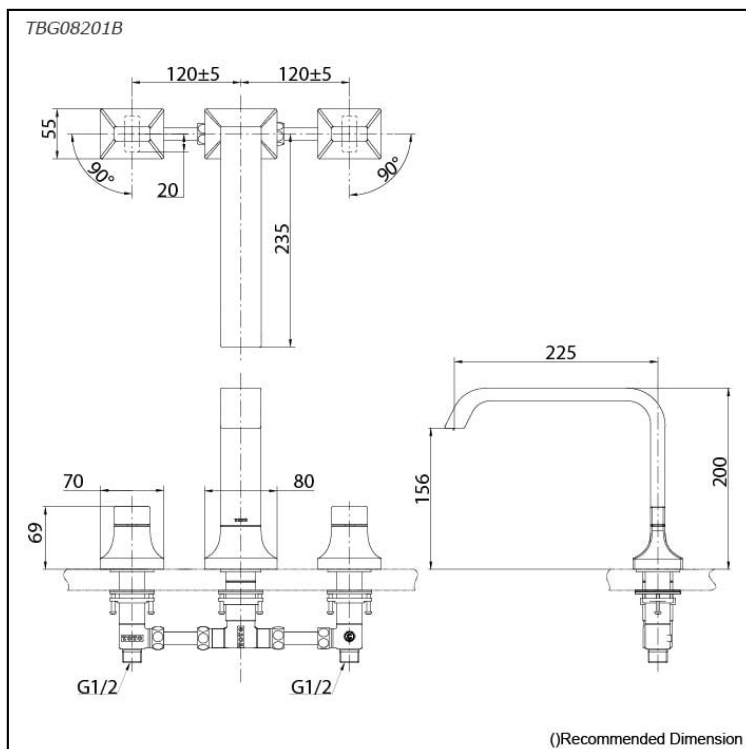

GC Series
Bath Filler without Shower
(3-Holes)

Features

- Breadth and symbolism of classic design in a contemporary form
- Elegant design that stood the test of time while transitioning to a modern design that reflects the present day
- High corrosion resistance plating
- Easy Installation and Usage
- The PVD finishes provides both beauty and strength, adding rich color to the bathroom space

Specifications

Material: Brass

Water Pressure: 0.05MPa~1.0MPa

Parts description

- **TBG08201B**
Bath Filler without Shower
(3-Holes)

Flow Rate

TBG08201B