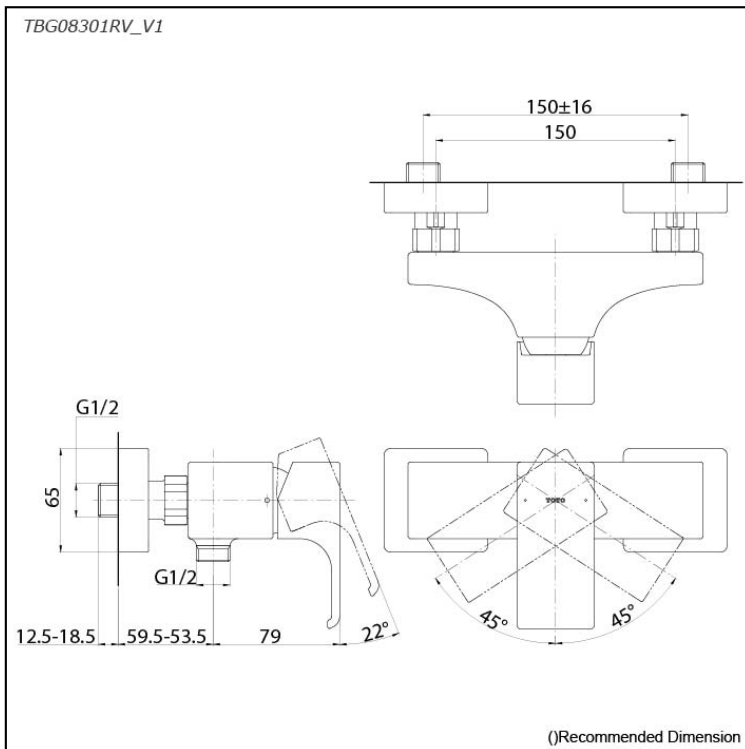

GC Series
Exposed Single Lever Shower Mixer

Features

- Breadth and symbolism of classic design in a contemporary form
- Elegant design that stood the test of time while transitioning to a modern design that reflects the present day
- Easy Installation and Usage
- Long lasting, COMFORT GLIDE mechanism for a smooth operation
- The PVD finishes provides both beauty and strength, adding rich color to the bathroom space

Specifications

Material: Brass

Water Pressure: 0.05MPa~1.0MPa

Parts description

- **TBG08301RV_V1**
Exposed Single Lever Shower Mixer

Flow Rate