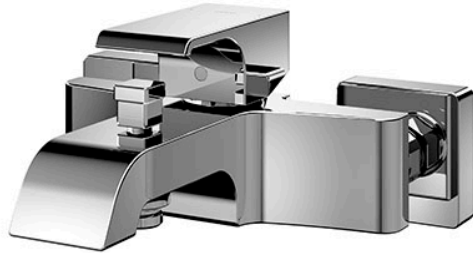

GC Series
Exposed Single Lever Bath &
Shower Mixer

Features

- Breadth and symbolism of classic design in a contemporary form
- Elegant design that stood the test of time while transitioning to a modern design that reflects the present day
- Easy Installation and Usage
- Long lasting, COMFORT GLIDE mechanism for a smooth operation
- The PVD finishes provides both beauty and strength, adding rich color to the bathroom space

Specifications

Material: Brass
Water Pressure: 0.05MPa~1.0MPa

Parts description

- **TBG08302RV_V1**
Exposed Single Lever Bath & Shower Mixer

Flow Rate