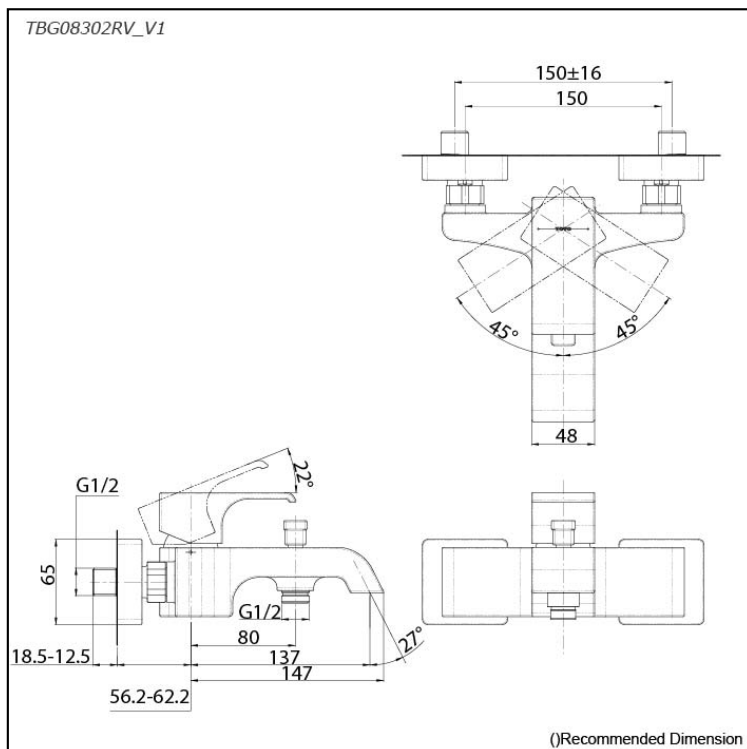

GC Series
Exposed Single Lever Bath &
Shower Mixer

Features

- Breadth and symbolism of classic design in a contemporary form
- Elegant design that stood the test of time while transitioning to a modern design that reflects the present day
- Easy Installation and Usage
- Long lasting, COMFORT GLIDE mechanism for a smooth operation
- The PVD finishes provides both beauty and strength, adding rich color to the bathroom space

Specifications

Material: Brass
Water Pressure: 0.05MPa~1.0MPa

Parts description

- **TBG08302RV_V1**
Exposed Single Lever Bath & Shower Mixer

Flow Rate