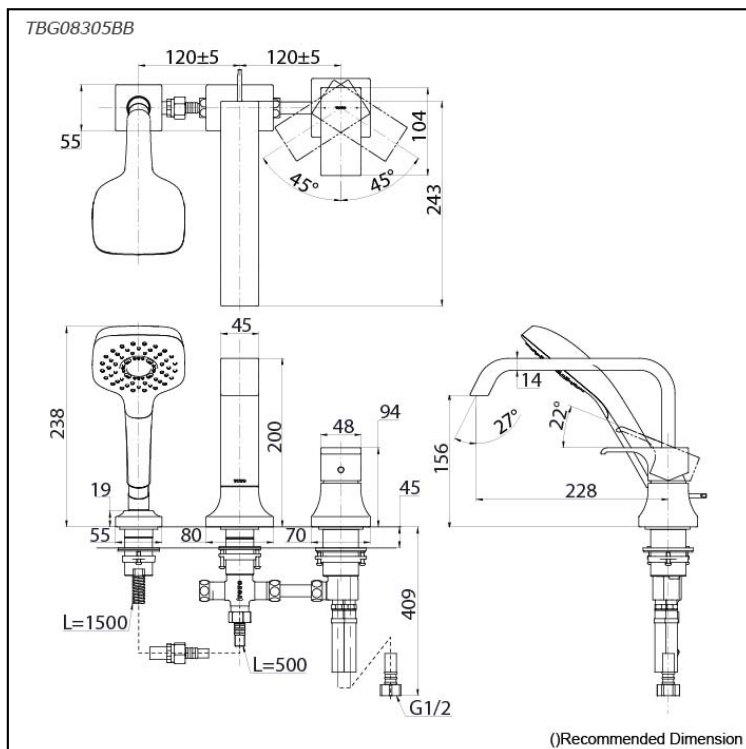

GC Series
Bath & Shower Set
(3-Holes)

Features

- Breadth and symbolism of classic design in a contemporary form
- Elegant design that stood the test of time while transitioning to a modern design that reflects the present day
- Easy Installation and Usage
- Long lasting, COMFORT GLIDE mechanism for a smooth operation
- 1 mode function hand shower (COMFORT WAVE)
- The PVD finishes provides both beauty and strength, adding rich color to the bathroom space

Specifications

Material: Brass
Water Pressure: 0.05MPa~1.0MPa

Parts description

- **TBG08305BB**
Bath & Shower Set
(3-Holes)

Flow Rate