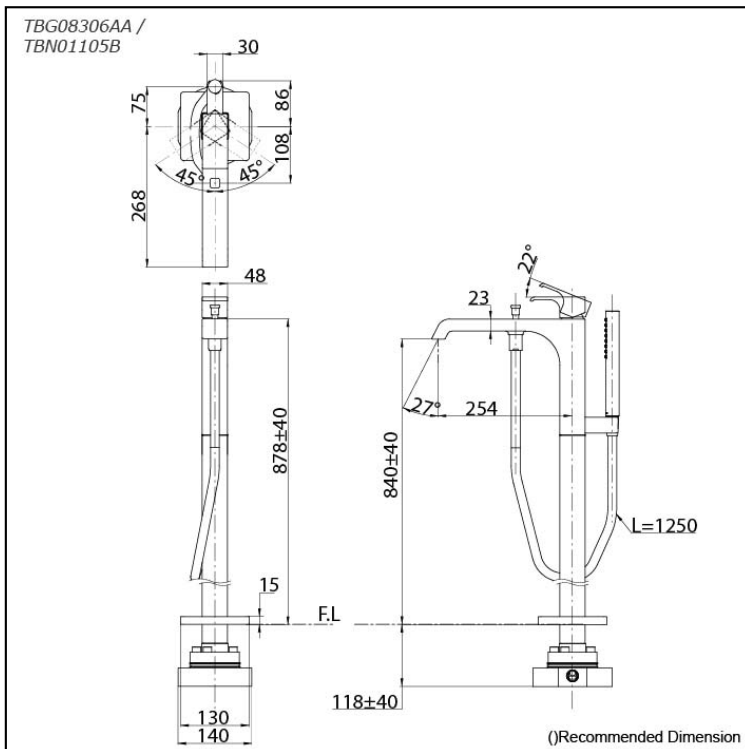

GC Series
Floor Standing Bath & Shower Set

Features

- Breadth and symbolism of classic design in a contemporary form
- Elegant design that stood the test of time while transitioning to a modern design that reflects the present day
- High corrosion resistance plating
- Easy Installation and Usage
- Long lasting COMFORT GLIDE mechanism for a smooth operation
- The PVD finishes provides both beauty and strength, adding rich color to the bathroom space

Specifications

Material: Brass

Water Pressure: 0.05MPa~1.0MPa

Parts description

- **TBG08306AA**
Floor-standing Bath & Shower Set
- **TBN01105B**
Floor-standing Bath Filler Base

Flow Rate