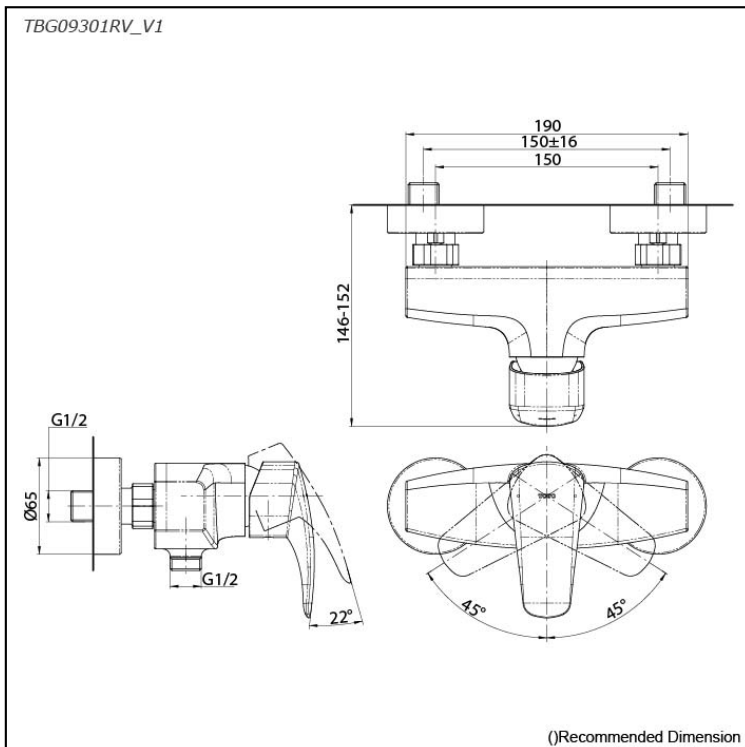

GM Series
Exposed Single Lever Shower Mixer

Features

- Bold parallel arches and reflective curves in an assertive design
- A majestic dignity of outstanding architecture - the arch of its spout and columnar body imposing a further accentuated presence that highlights its edges
- Easy Installation and Usage
- Long lasting, COMFORT GLIDE mechanism for a smooth operation
- The PVD finishes provides both beauty and strength, adding rich color to the bathroom space

Specifications

Material: Brass

Water Pressure: 0.05MPa~1.0MPa

Parts description

- **TBG09301RV_V1**
Exposed Single Lever Shower Mixer

Flow Rate