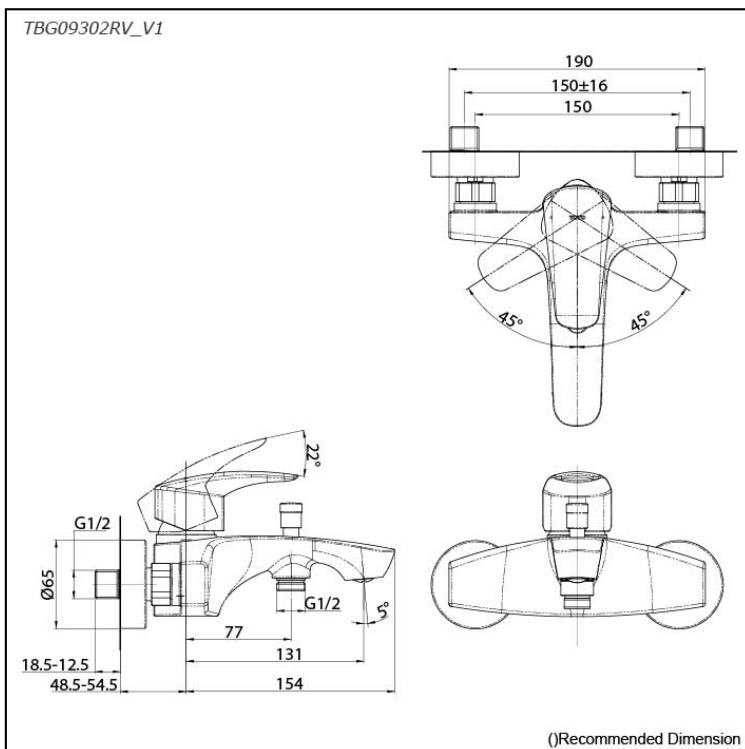

GM Series
Exposed Single Lever Bath &
Shower Mixer

Features

- Bold parallel arches and reflective curves in an assertive design
- A majestic dignity of outstanding architecture - the arch of its spout and columnar body imposing a further accentuated presence that highlights its edges
- Easy Installation and Usage
- Long lasting, COMFORT GLIDE mechanism for a smooth operation
- The PVD finishes provides both beauty and strength, adding rich color to the bathroom space

Specifications

Material: Brass

Water Pressure: 0.05MPa~1.0MPa

Parts description

- **TBG09302RV_V1**
Exposed Single Lever Bath & Shower Mixer

Flow Rate