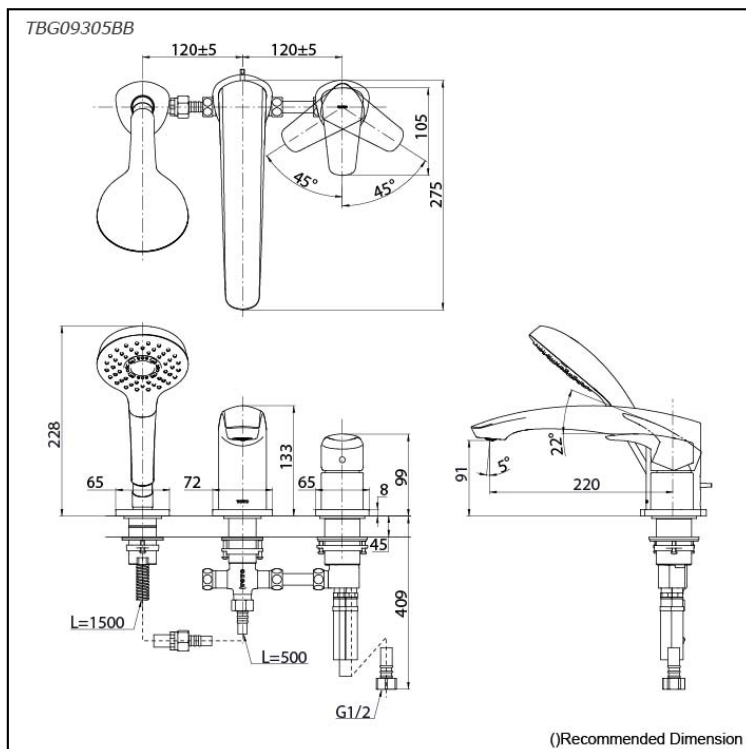

GM Series
Bath & Shower Set
(3-Holes)

Features

- Bold parallel arches and reflective curves in an assertive design
- A majestic dignity of outstanding architecture - the arch of its spout and columnar body imposing a further accentuated presence that highlights its edges
- Easy Installation and Usage
- Long lasting, COMFORT GLIDE mechanism for a smooth operation
- 1 mode function hand shower (COMFORT WAVE)
- The PVD finishes provides both beauty and strength, adding rich color to the bathroom space

Specifications

Material: Brass
Water Pressure: 0.05MPa~1.0MPa

Parts description

- **TBG09305BB**
Bath & Shower Set
(3-Holes)

Flow Rate