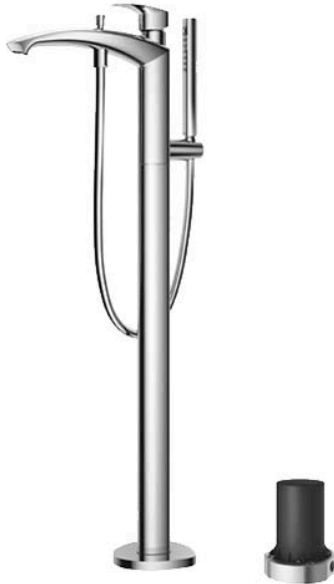

GM Series  
Floor Standing Bath & Shower Set

### Features

- Bold parallel arches and reflective curves in an assertive design
- A majestic dignity of outstanding architecture - the arch of its spout and columnar body imposing a further accentuated presence that highlights its edges
- High corrosion resistance plating
- Easy Installation and Usage
- Long lasting COMFORT GLIDE mechanism for a smooth operation
- The PVD finishes provides both beauty and strength, adding rich color to the bathroom space

### Specifications

Material: Brass

Water Pressure: 0.05MPa~1.0MPa

### Parts description

- **TBG09306AA**  
Floor-standing Bath & Shower Set
- **TBN01105B**  
Floor-standing Bath Filler Base