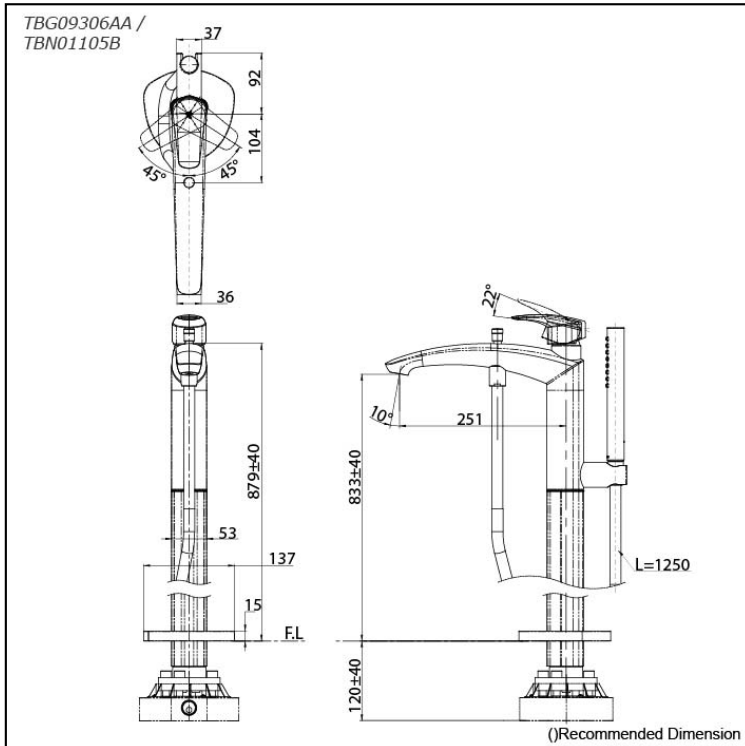

### Specifications

Material: Brass

Water Pressure: 0.05MPa~1.0MPa

### Parts description

- **TBG09306AA**  
Floor-standing Bath & Shower Set
- **TBN01105B**  
Floor-standing Bath Filler Base