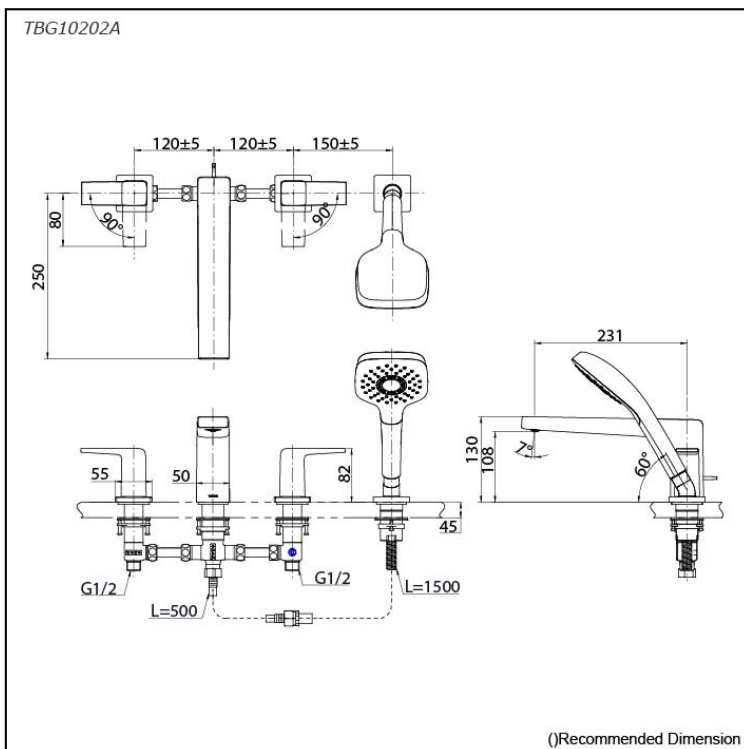

GB Series
Bath & Shower Set
(4-Holes)

Features

- Stately squareness and beveled edges imbue a space with dignity
- Gently beveled with balanced highlights accentuate the shape of the gradually narrowing spout
- Easy Installation and Usage
- 1 mode function hand shower (COMFORT WAVE)
- The PVD finishes provides both beauty and strength, adding rich color to the bathroom space

Specifications

Material: Brass

Water Pressure: 0.05MPa~1.0MPa

Parts description

- **TBG10202A**
Bath & Shower Set
(4-Holes)

Flow Rate

TBG10202B

SPOUT

Flow Rate

TBG10202A

SHOWER