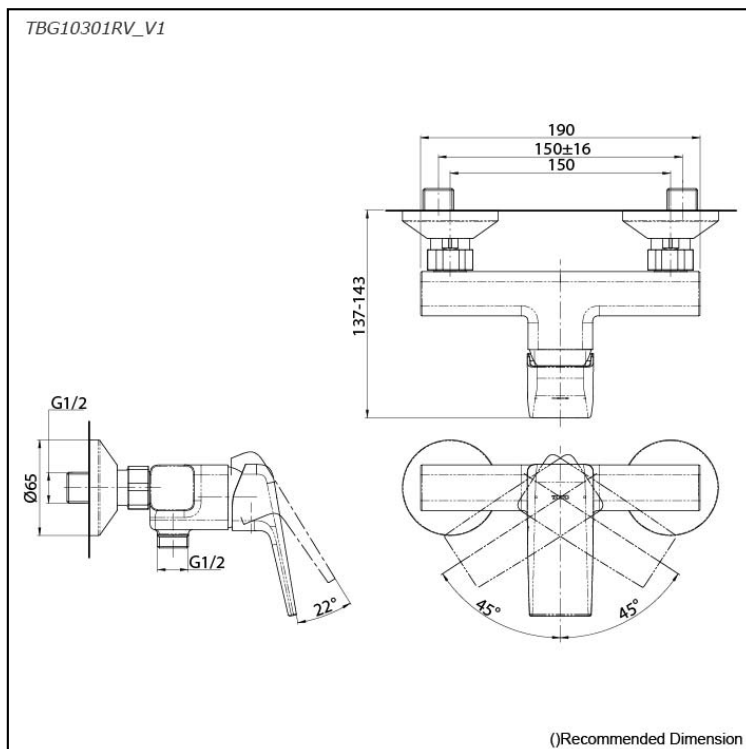

GB Series
Exposed Single Lever Shower Mixer

Features

- Stately squareness and beveled edges imbue a space with dignity
- Gently beveled with balanced highlights accentuate the shape of the gradually narrowing spout
- Easy Installation and Usage
- Long lasting, COMFORT GLIDE mechanism for a smooth operation
- The PVD finishes provides both beauty and strength, adding rich color to the bathroom space

Specifications

Material: Brass
Water Pressure: 0.05MPa~1.0MPa

Parts description

- TBG10301RV_V1
Exposed Single Lever Shower Mixer

Flow Rate