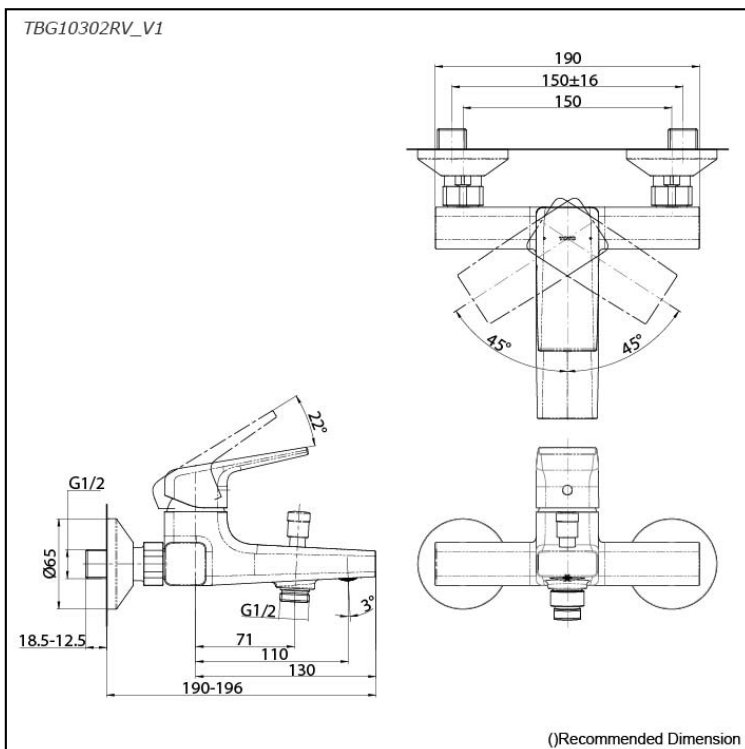

### Features

- Stately squareness and beveled edges imbue a space with dignity
- Gently beveled with balanced highlights accentuate the shape of the gradually narrowing spout
- Easy Installation and Usage
- Long lasting, COMFORT GLIDE mechanism for a smooth operation
- The PVD finishes provides both beauty and strength, adding rich color to the bathroom space

### Specifications

Material: Brass  
Water Pressure: 0.05MPa~1.0MPa

### Parts description

- **TBG10302RV\_V1**  
Exposed Single Lever Bath & Shower Mixer