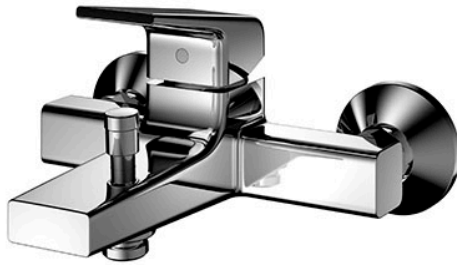

*GB Series  
Exposed Single Lever Bath &  
Shower Mixer*

### Features

- Stately squareness and beveled edges imbue a space with dignity
- Gently beveled with balanced highlights accentuate the shape of the gradually narrowing spout
- Easy Installation and Usage
- Long lasting, COMFORT GLIDE mechanism for a smooth operation
- The PVD finishes provides both beauty and strength, adding rich color to the bathroom space

### Specifications

Material: Brass  
Water Pressure: 0.05MPa~1.0MPa

### Parts description

- **TBG10302RV\_V1**  
Exposed Single Lever Bath & Shower Mixer