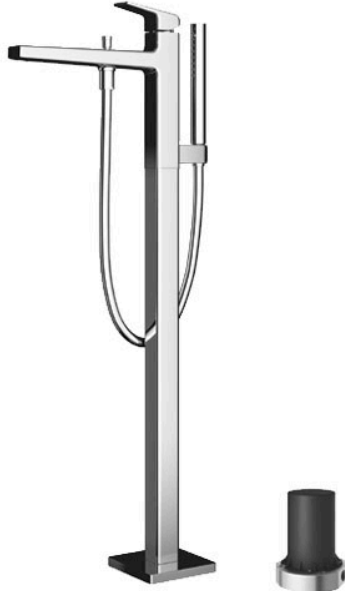

GB Series  
Floor Standing Bath & Shower Set

### Features

- Stately squareness and beveled edges imbue a space with dignity
- Gently beveled with balanced highlights accentuate the shape of the gradually narrowing spout
- High corrosion resistance plating
- Easy Installation and Usage
- Long lasting COMFORT GLIDE mechanism for a smooth operation
- The PVD finishes provides both beauty and strength, adding rich color to the bathroom space

### Specifications

Material: Brass

Water Pressure: 0.05MPa~1.0MPa

### Parts description

- **TBG10306AA**  
Floor-standing Bath & Shower Set
- **TBN01105B**  
Floor-standing Bath Filler Base