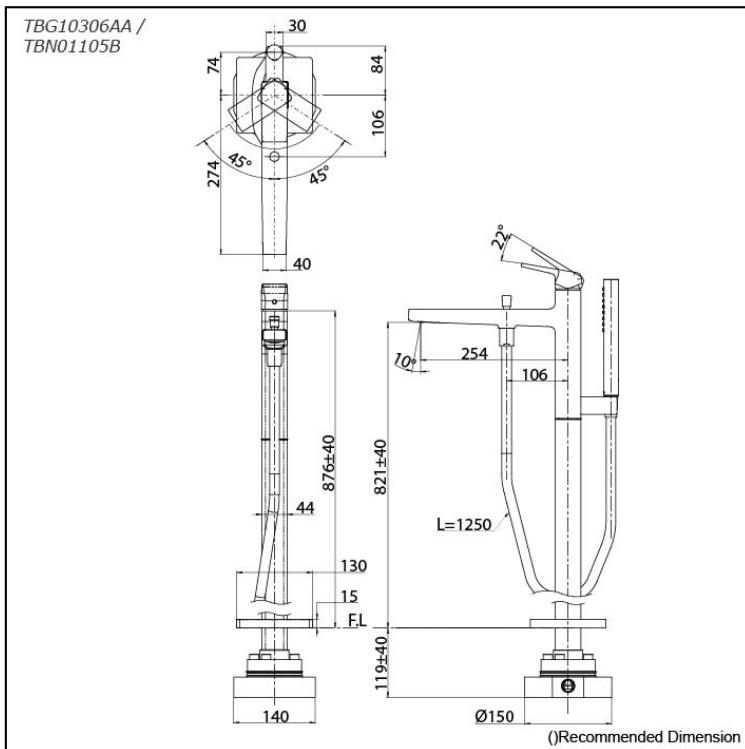

### Specifications

Material: Brass

Water Pressure: 0.05MPa~1.0MPa

### Parts description

- **TBG10306AA**  
Floor-standing Bath & Shower Set
- **TBN01105B**  
Floor-standing Bath Filler Base