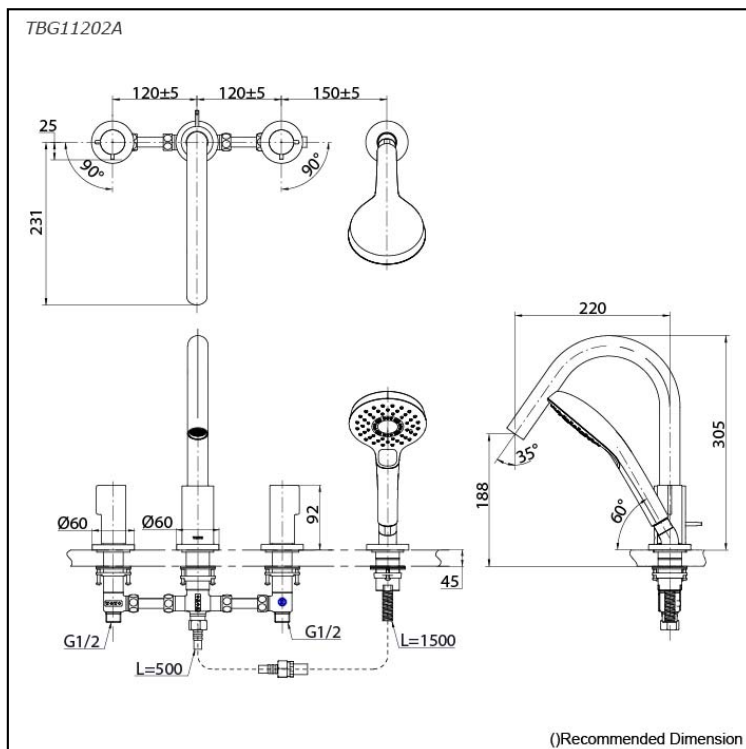

GF Series Bath & Shower Set (4-Holes)

Features

- Refined cylinder with fine finished inspire a high-end luxury feel
- Delicate workmanship develop a hairline and polished finish that generates a rich contrast in textures that provide delightful feel to the touch
- Easy Installation and Usage
- 1 mode function hand shower (COMFORT WAVE)
- The PVD finishes provides both beauty and strength, adding rich color to the bathroom space

Specifications

Material: Brass

Water Pressure: 0.05MPa~1.0MPa

Parts description

- **TBG11202A**
Bath & Shower Set
(4-Holes)

Flow Rate

TBG11202B

SPOUT

Flow Rate

TBG11202A

SHOWER