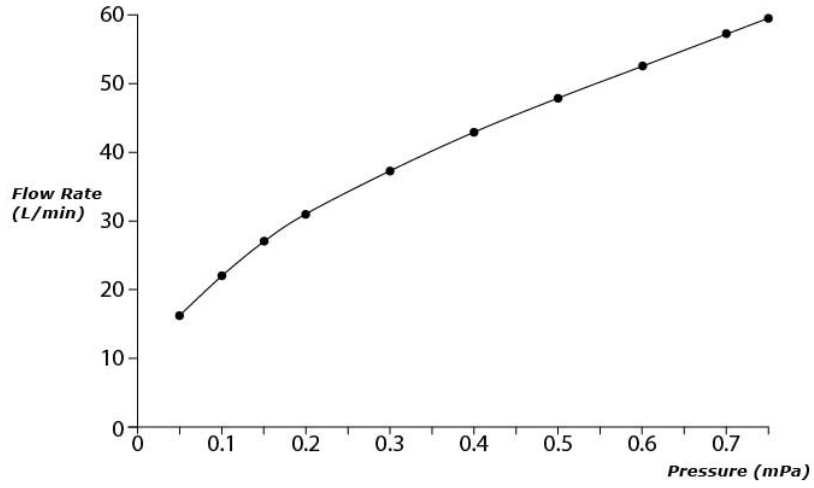

Specifications

Material: Brass

Water Pressure: 0.05MPa~1.0MPa

Parts description

- **TBG11202A**
Bath & Shower Set
(4-Holes)

Flow Rate

TBG11202B

SPOUT