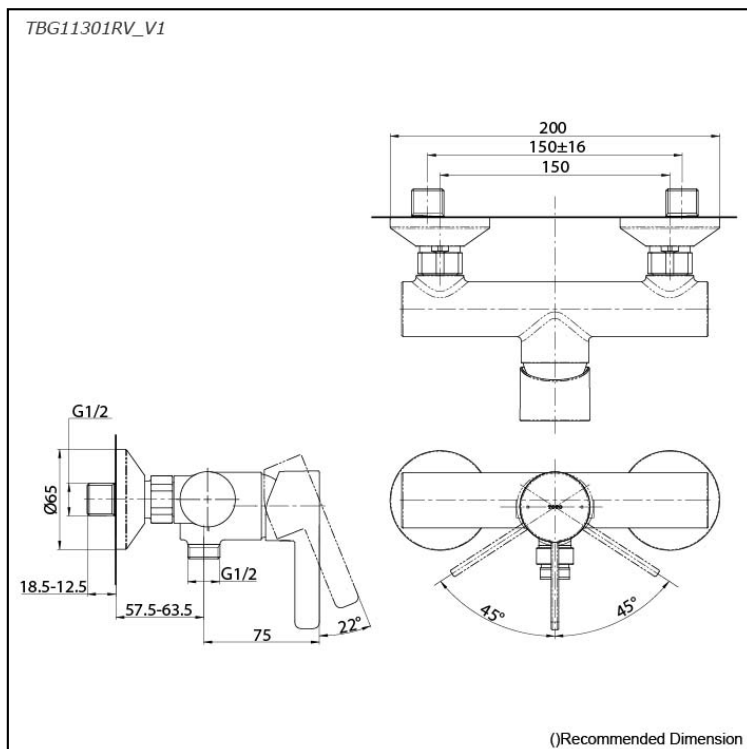

GF Series
Exposed Single Lever Shower Mixer

Features

- Refined cylinder with fine finished inspire a high-end luxury feel
- Delicate workmanship develop a hairline and polished finish that generates a rich contrast in textures that provide delightful feel to the touch
- Easy Installation and Usage
- Long lasting, COMFORT GLIDE mechanism for a smooth operation
- The PVD finishes provides both beauty and strength, adding rich color to the bathroom space

Specifications

Material: Brass

Water Pressure: 0.05MPa~1.0MPa

Parts description

- **TBG11301RV_V1**
Exposed Single Lever Shower Mixer

Flow Rate