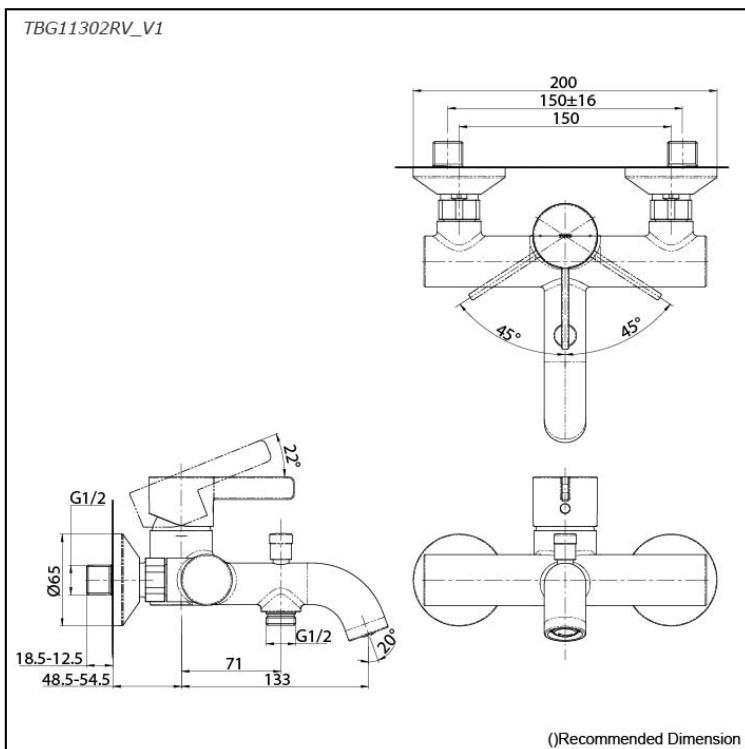

GF Series
Exposed Single Lever Bath &
Shower Mixer

Features

- Refined cylinder with fine finished inspire a high-end luxury feel
- Delicate workmanship develop a hairline and polished finish that generates a rich contrast in textures that provide delightful feel to the touch
- Easy Installation and Usage
- Long lasting, COMFORT GLIDE mechanism for a smooth operation
- The PVD finishes provides both beauty and strength, adding rich color to the bathroom space

Specifications

Material: Brass

Water Pressure: 0.05MPa~1.0MPa

Parts description

- **TBG11302RV_V1**
Exposed Single Lever Bath & Shower Mixer

Flow Rate