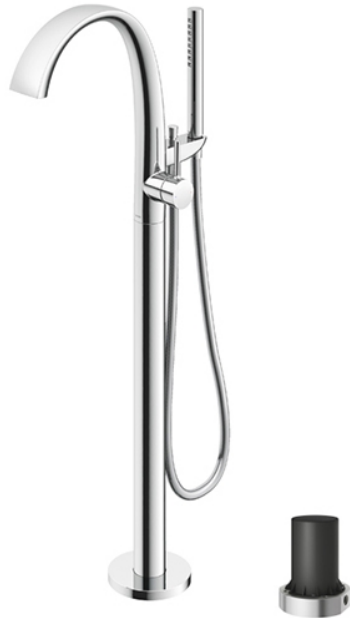

ZN Series  
Floor-Standing Bath & Shower Set

### Features

- Design Concept is Gorgeous and Organic
- 1 mode function hand shower (Round Shape, Comfort Wave)
- The PVD finishes provides both beauty and strength, adding rich color to the bathroom space

### Specifications

Material: Brass (Faucet)  
Brass (Hand Shower)

Water Pressure: 0.05MPa~1.0MPa

### Parts description

- **TBP01301AA**  
Floor-Standing Bath & Shower Set
- **TBN01105B**  
Floor Standing Bathtub Filler Base