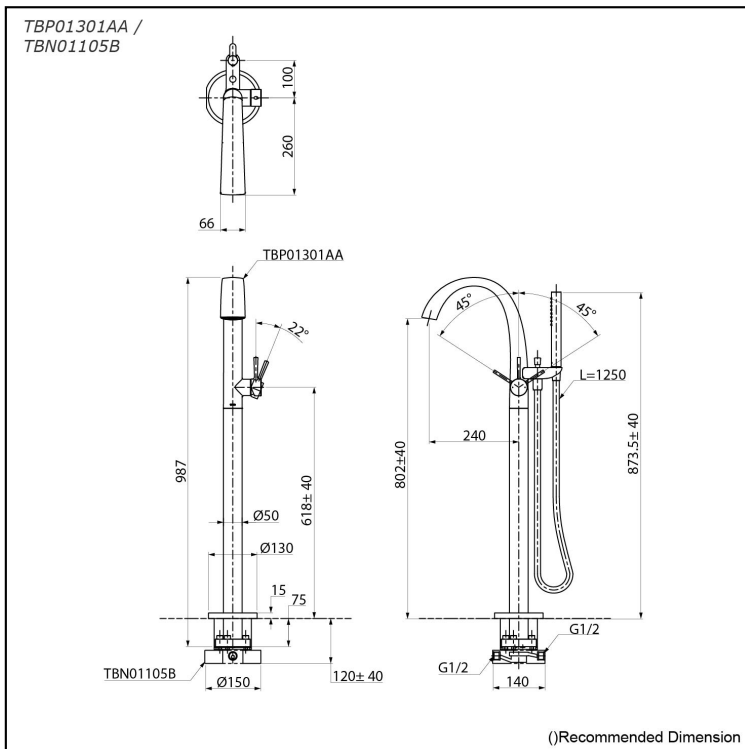

Colors

TBP01301AA #BN (Brushed Nickel)

TBP01301AA #PC (Polished Chrome)