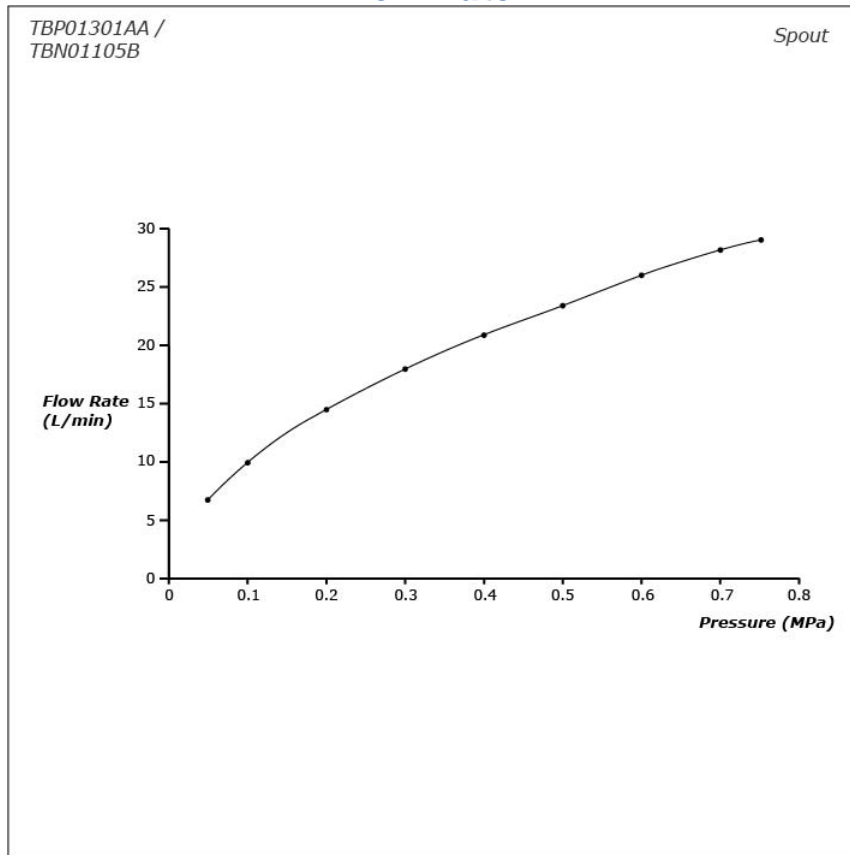

### Specifications

Material: Brass (Faucet)  
Brass (Hand Shower)

Water Pressure: 0.05MPa~1.0MPa

### Parts description

- **TBP01301AA**  
Floor-Standing Bath & Shower Set
- **TBN01105B**  
Floor Standing Bathtub Filler Base

### Flow Rate