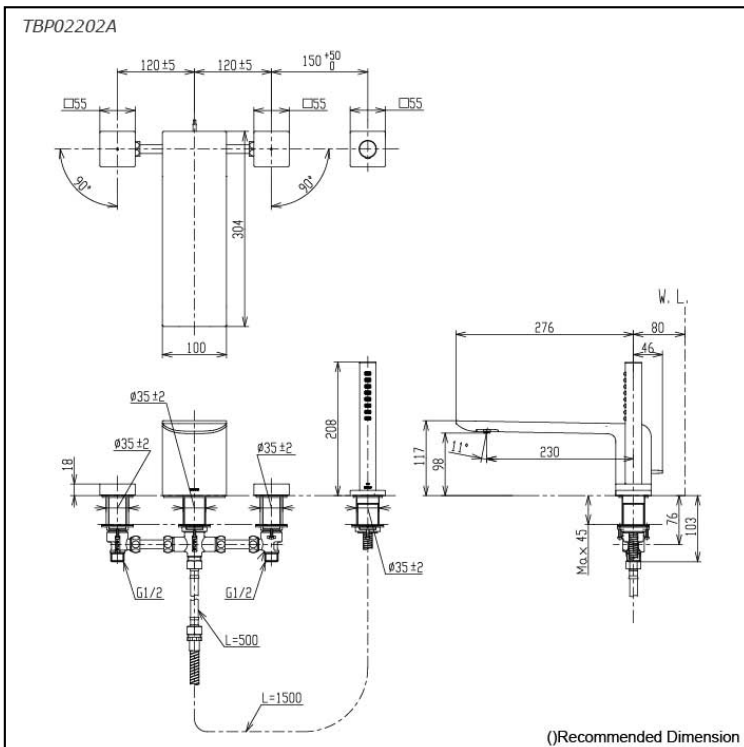

ZL Series  
Bath & Shower Set  
(4-Holes)

**Features**

- Design Concept is Gorgeous and Organic.
- Safety control with heat insulating handle
- 1 mode function hand shower (Round Shape, Comfort Wave)
- The PVD finishes provides both beauty and strength, adding rich color to the bathroom space

**Specifications**

Material: Brass (Faucet)  
Brass (Hand Shower)

Water Pressure: 0.05MPa~0.5MPa

**Parts description**

- TBP02202A  
Bath & Shower Set (4-Holes)

# Flow Rate

TBP02202A