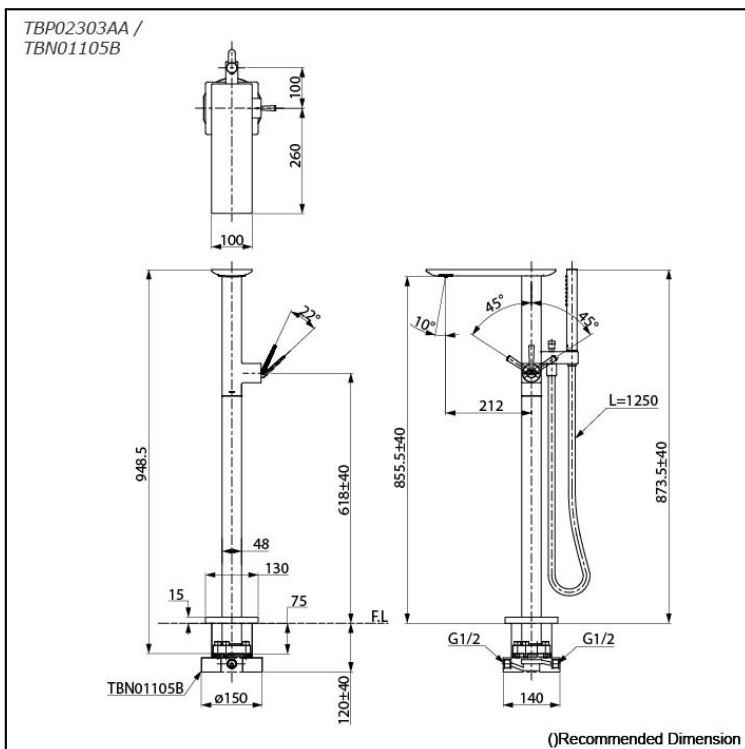

ZL Series
Floor-Standing Bath & Shower Set

Features

- Design Concept is Gorgeous and Organic
- 1 mode function hand shower (Round Shape, Comfort Wave)
- The PVD finishes provides both beauty and strength, adding rich color to the bathroom space

Specifications

Material: Brass (Faucet)
Brass (Hand Shower)

Water Pressure: 0.05MPa~1.0MPa

Parts description

- **TBP02303AA**
Floor-Standing Bath & Shower Set
- **TBN01105B**
Floor Standing Bathtub Filler Base