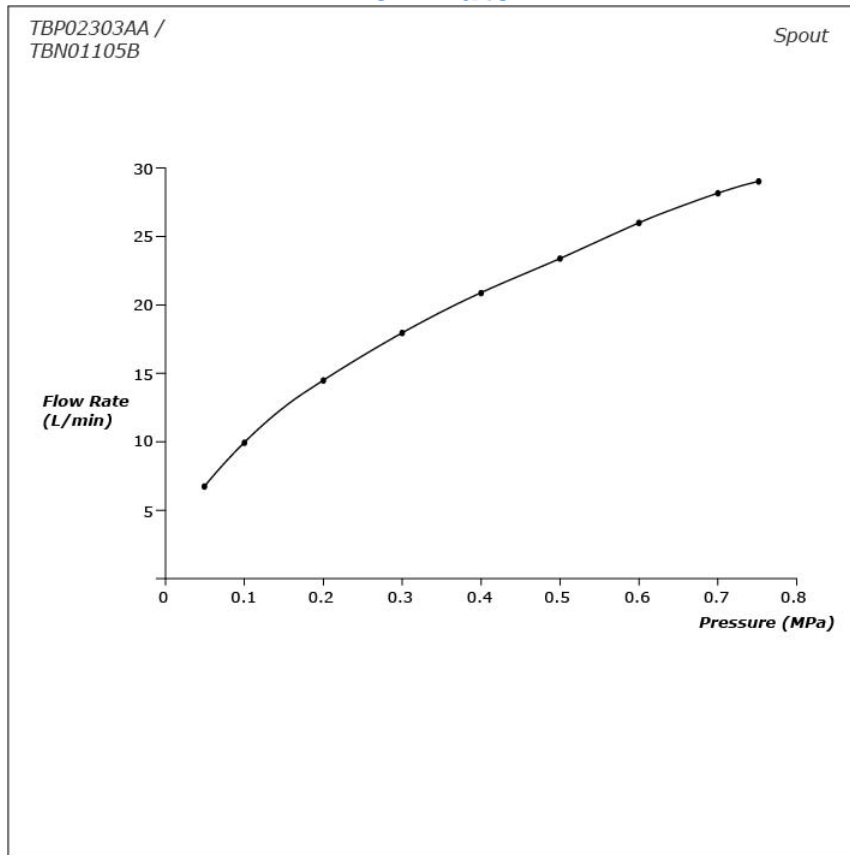

ZL Series
Floor-Standing Bath & Shower Set

Features

- Design Concept is Gorgeous and Organic
- 1 mode function hand shower (Round Shape, Comfort Wave)
- The PVD finishes provides both beauty and strength, adding rich color to the bathroom space

Specifications

Material: Brass (Faucet)
Brass (Hand Shower)

Water Pressure: 0.05MPa~1.0MPa

Parts description

- **TBP02303AA**
Floor-Standing Bath & Shower Set
- **TBN01105B**
Floor Standing Bathtub Filler Base

Flow Rate

Flow Rate