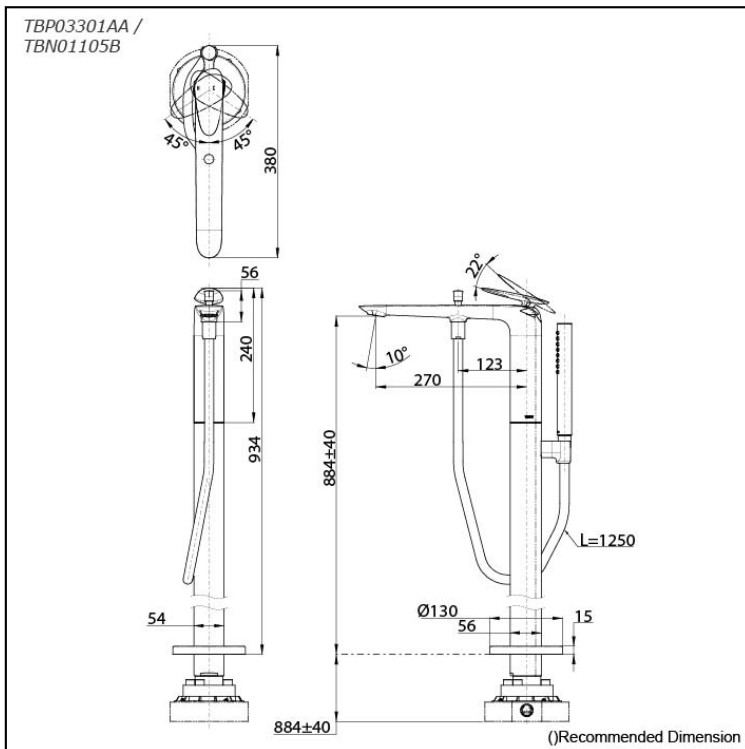

### Specifications

Material: Brass

Water Pressure: 0.05MPa~1.0MPa

### Parts description

- **TBP03301AA**  
Floor-Standing Bath & Shower Set
- **TBN01105B**  
Floor-Standing Bath Filler Base

### Flow Rate