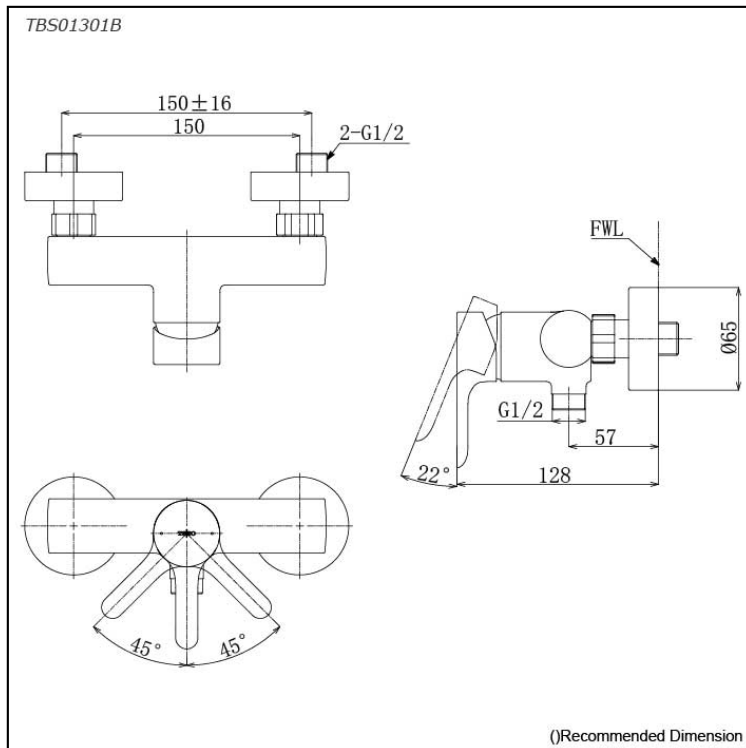

*LB Series
Exposed Single Lever Shower Mixer*

Features

- Design Concept is Life and Branch
- TOTO original cartridge for smooth control
- High corrosion resistance plating

Specifications

Finish: Chrome
Material: Brass

Parts description

- **TBS01301B**
Exposed Single Lever Shower Mixer

Flow Rate

TBS01301B