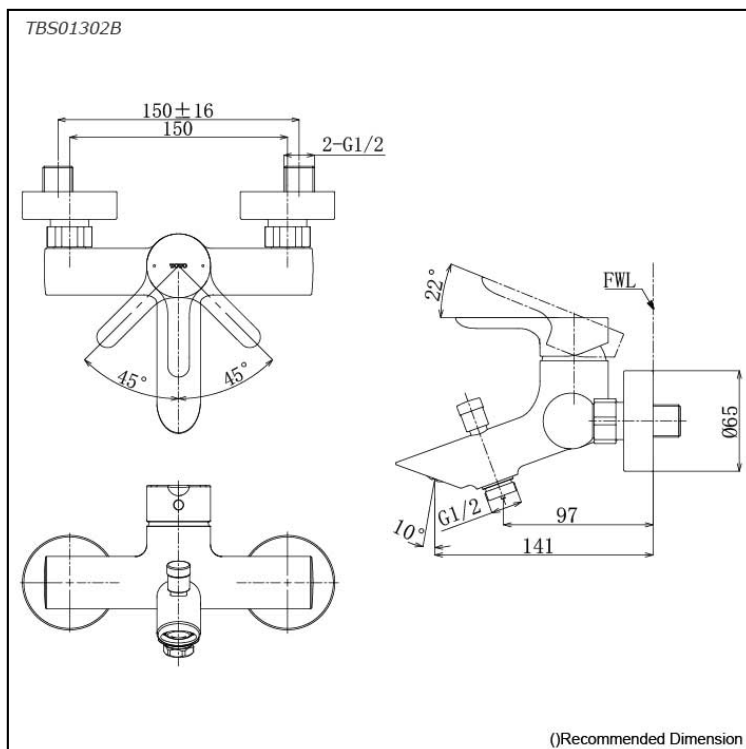

*LB Series
Exposed Single Lever Bath &
Shower Mixer*

Features

- Design Concept is Life and Branch
- TOTO original cartridge for smooth control
- High corrosion resistance plating

Specifications

Finish: Chrome

Material: Brass

Parts description

- **TBS01302B**
Exposed Single Lever Bath & Shower Mixer

Flow Rate

TBS01302B