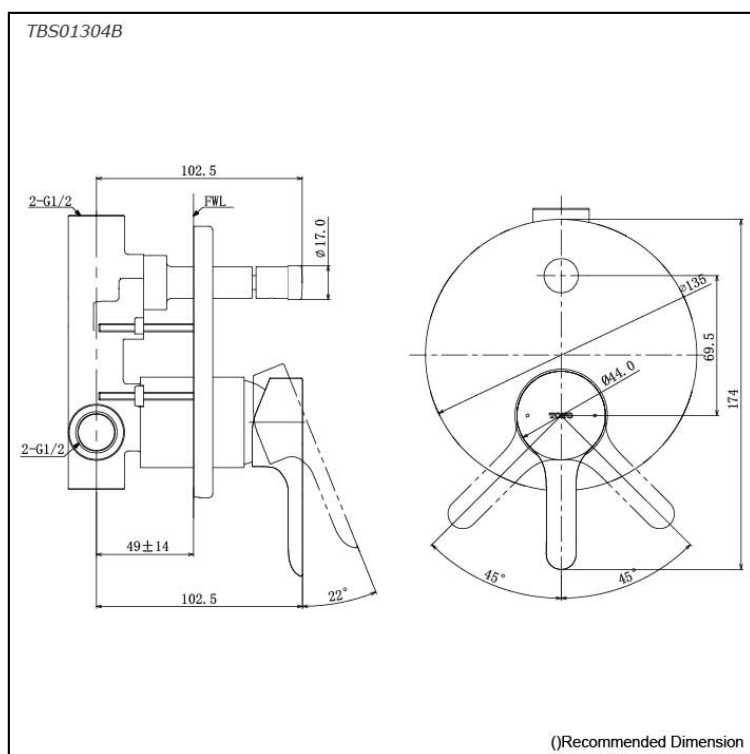

### Parts description

- **TBS01304B**  
Single Lever Shower Mixer with Diverter (w/ valve)