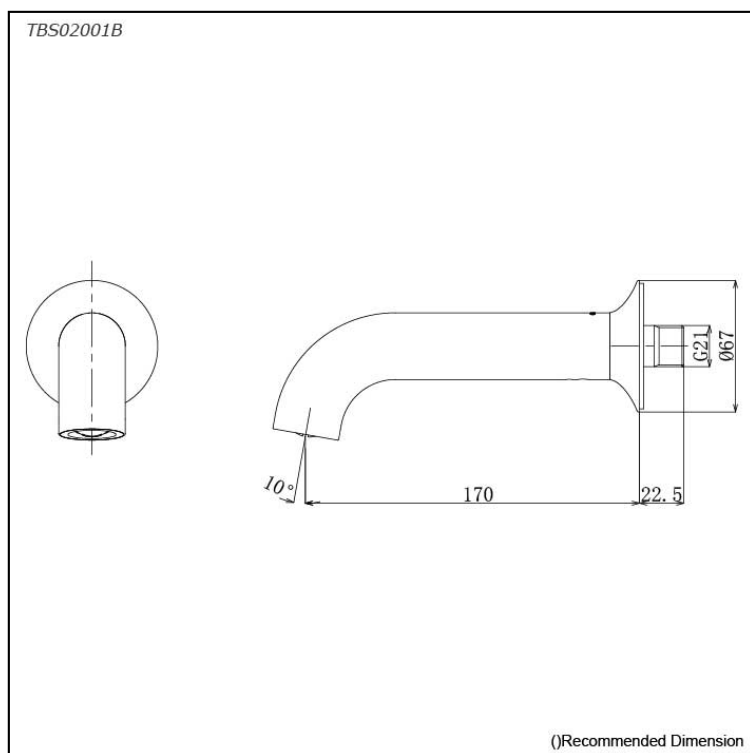

### Specifications

Finish: Chrome

Material: Brass

### Parts description

- **TBS02001B**  
Bath Spout