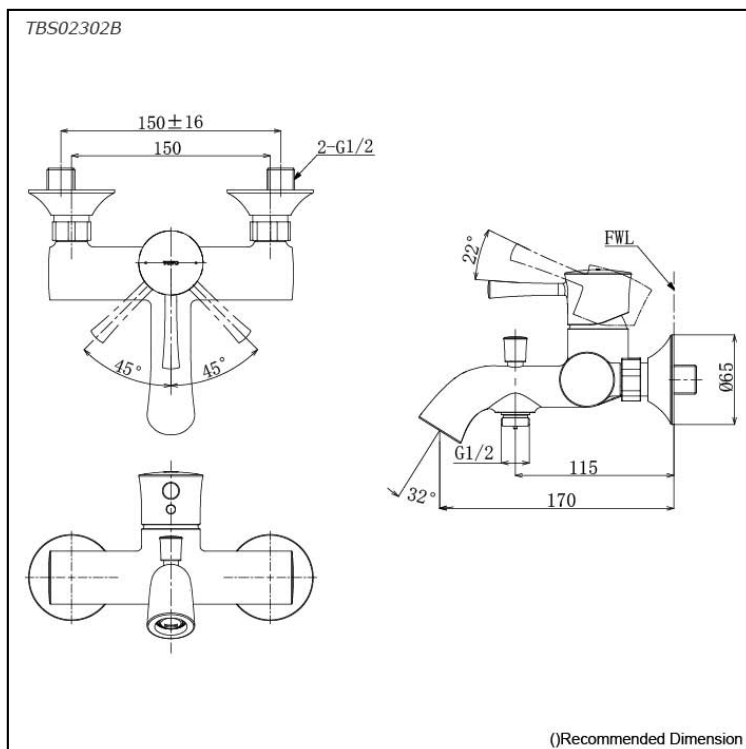

### Parts description

- **TBS02302B**  
Exposed Single Lever Bath & Shower Mixer