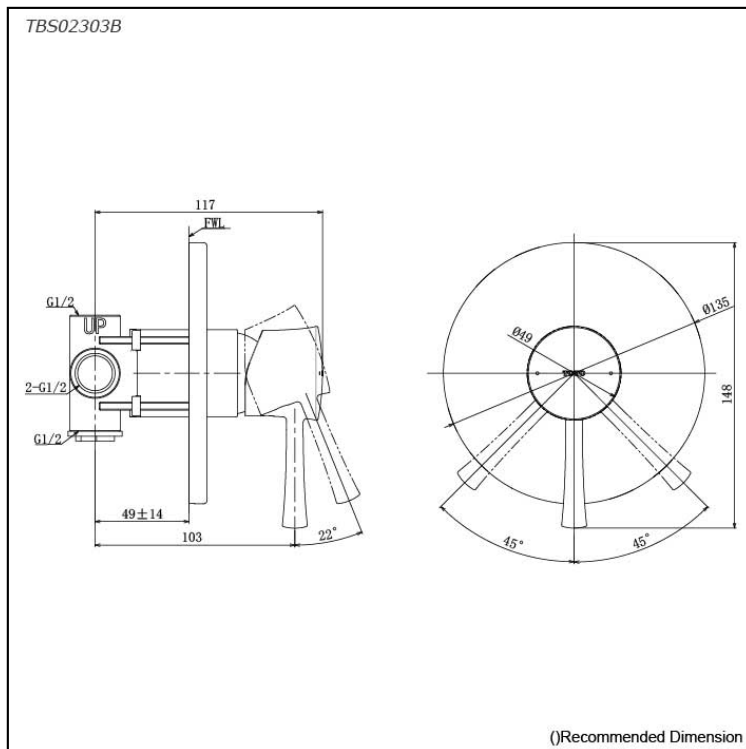

LN Series
Single Lever Shower Mixer
(w/ valve)

Features

- Design Concept is Life and Nostalgia
- TOTO original cartridge for smooth control
- High corrosion resistance plating

Specifications

Finish: Chrome

Material: Brass

Parts description

- **TBS02303B**
Single Lever Shower Mixer (w/ valve)

Flow Rate

TBS02303B