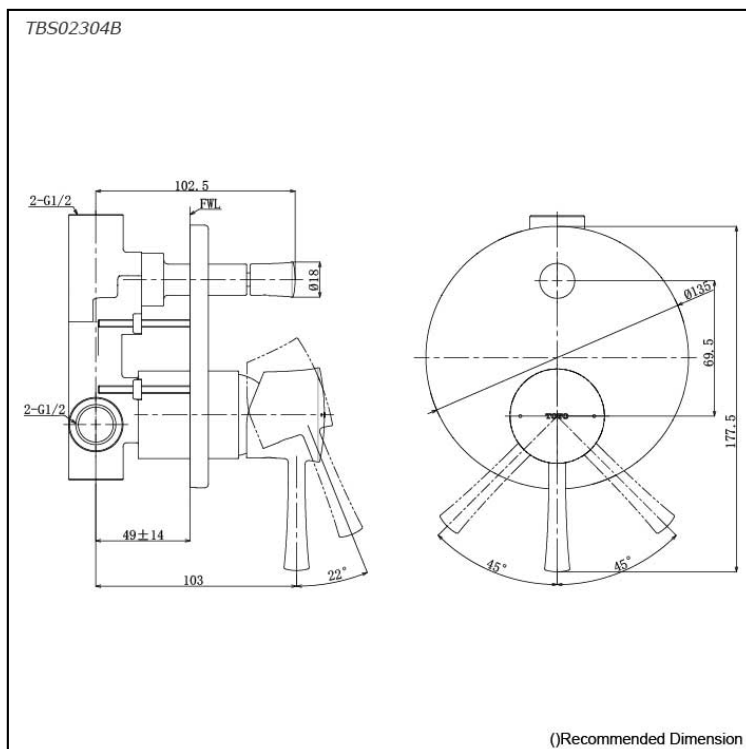

### Parts description

- **TBS02304B**  
Single Lever Shower Mixer with Diverter (w/ valve)