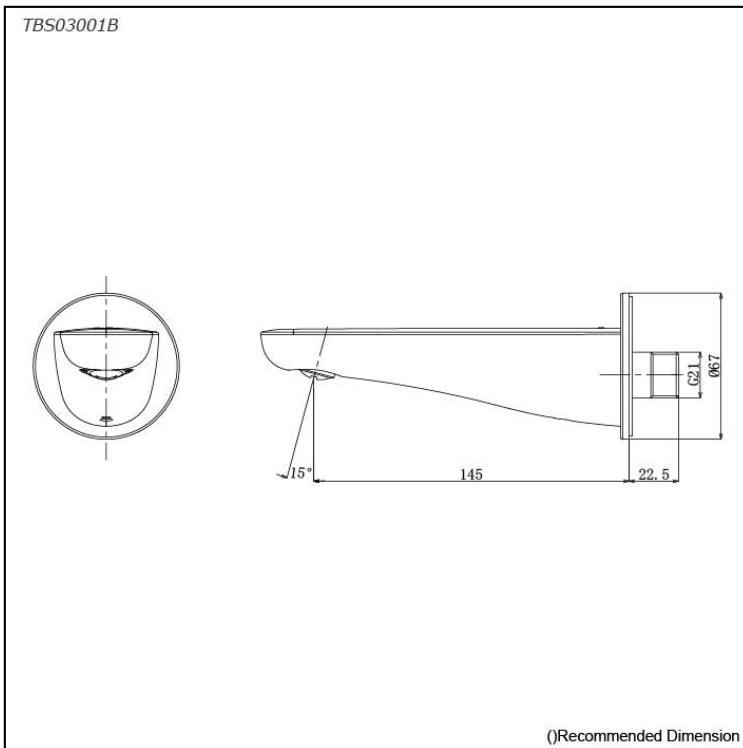

### Parts description

- **TBS03001B**  
Bath Spout