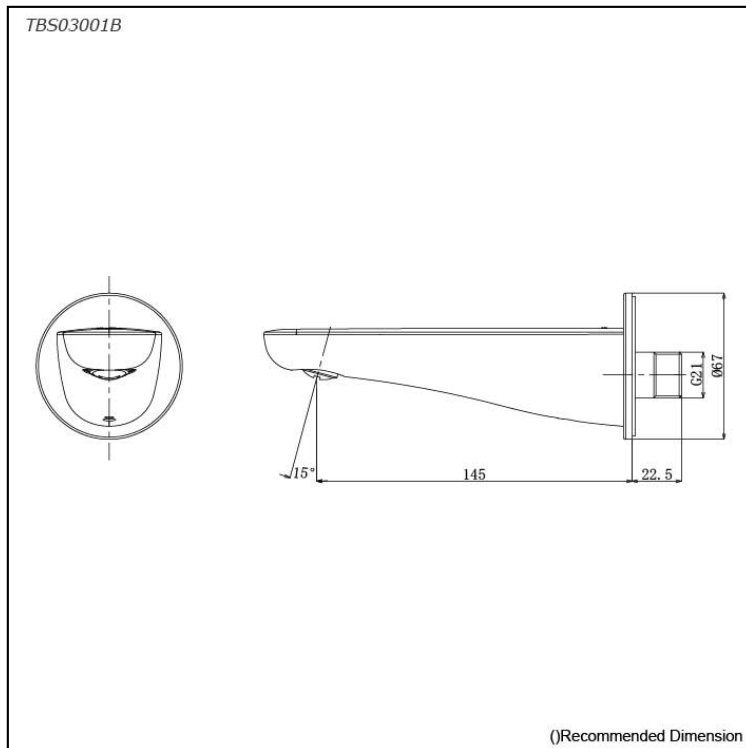

LF Series
Bath Spout

Features

- Design Concept is Life and Flex.

Specifications

Finish: Chrome

Material: Brass

Parts description

- **TBS03001B**
Bath Spout

Flow Rate

TBS03001B