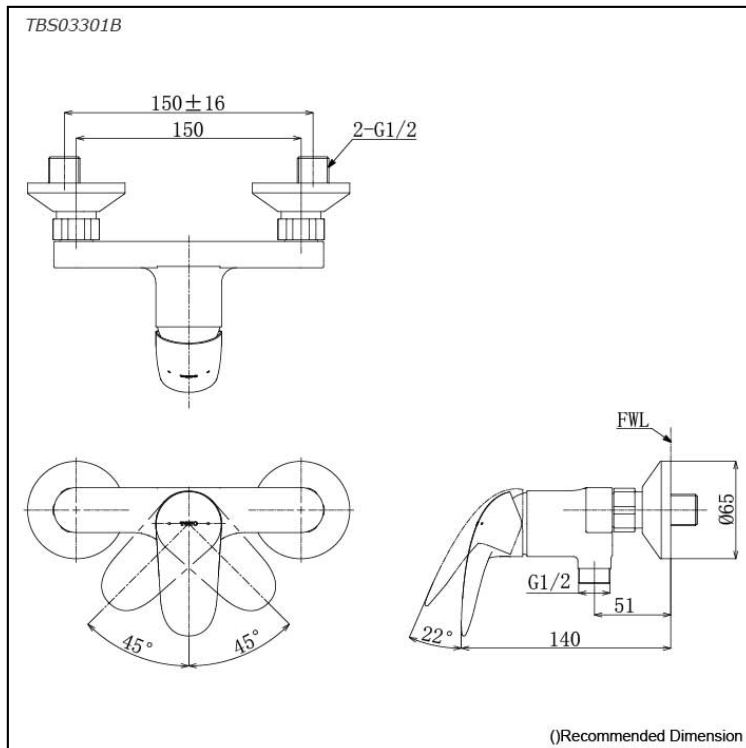

LC Series
Exposed Single Lever Shower Mixer

Features

- Design Concept is Life and Curve
- TOTO original cartridge for smooth control
- High corrosion resistance plating

Specifications

Finish: Chrome

Material: Brass

Parts description

- **TBS03301B**
Exposed Single Lever Shower Mixer

Flow Rate

TBS03301B