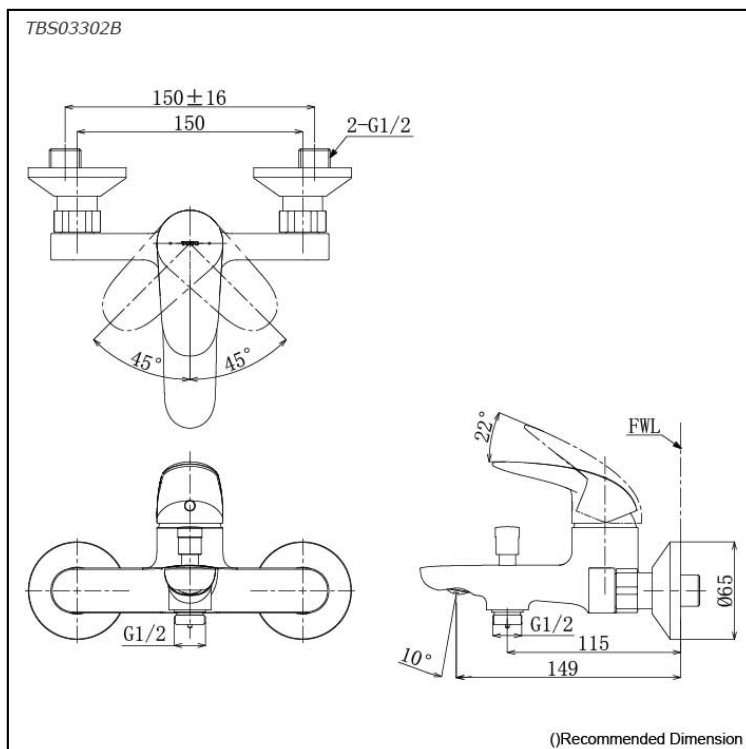

### Specifications

Finish: Chrome

Material: Brass

### Parts description

- **TBS03302B**  
Exposed Single Lever Bath & Shower Mixer