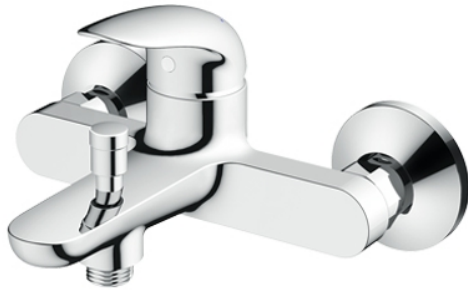

LC Series  
Exposed Single Lever Bath &  
Shower Mixer

### Features

- Design Concept is Life and Curve
- TOTO original cartridge for smooth control
- High corrosion resistance plating

### Specifications

Finish: Chrome

Material: Brass

### Parts description

- **TBS03302B**  
Exposed Single Lever Bath & Shower Mixer