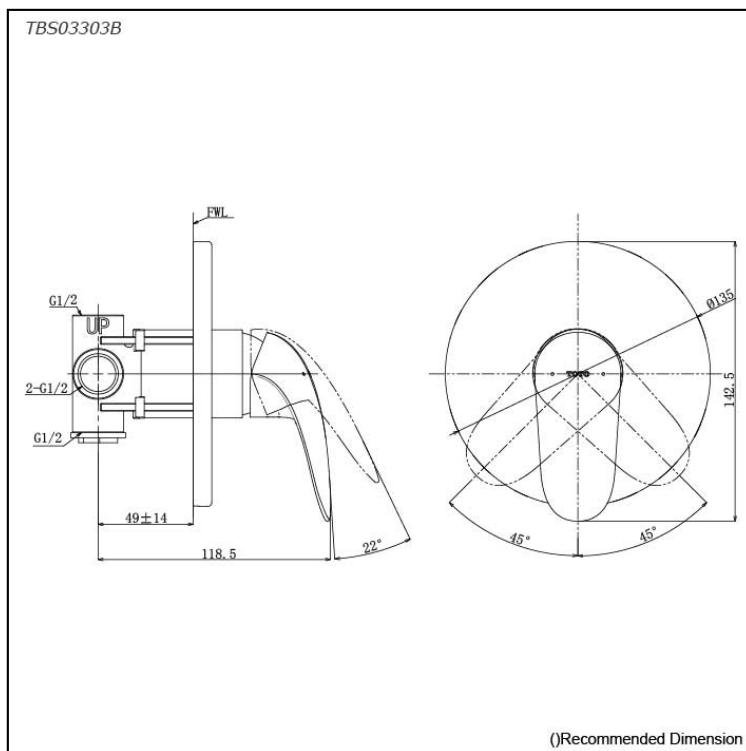

LC Series
Single Lever Shower Mixer
(w/ valve)

Features

- Design Concept is Life and Curve
- TOTO original cartridge for smooth control
- High corrosion resistance plating

Specifications

Finish: Chrome

Material: Brass

Parts description

- **TBS03303B**
Single Lever Shower Mixer (w/ valve)

Flow Rate

TBS03303B