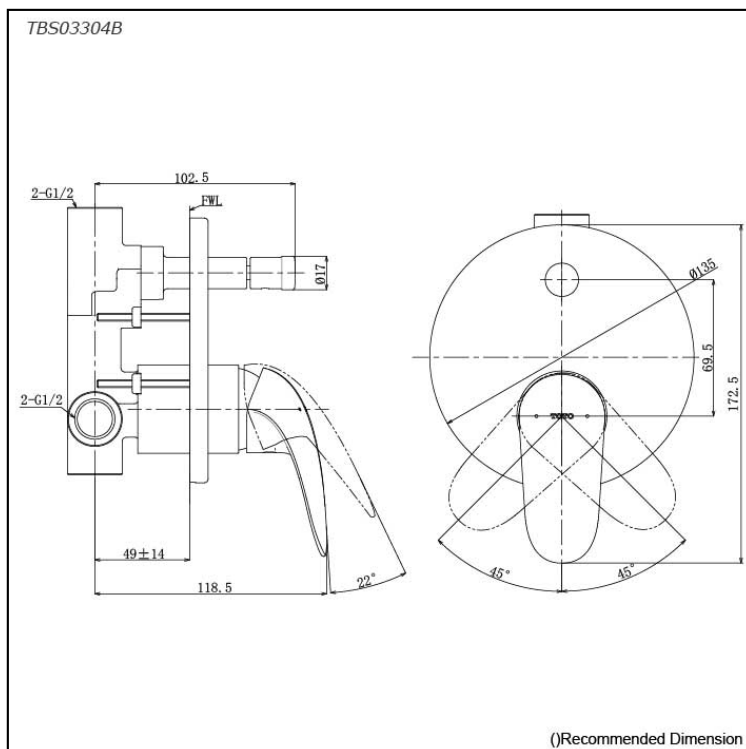

LC Series
Single Lever Shower Mixer with Diverter
(w/ valve)

Features

- Design Concept is Life and Curve
- TOTO original cartridge for smooth control
- High corrosion resistance plating

Specifications

Finish: Chrome

Material: Brass

Parts description

- **TBS03304B**
Single Lever Shower Mixer with Diverter (w/ valve)

Flow Rate

TBS03304B