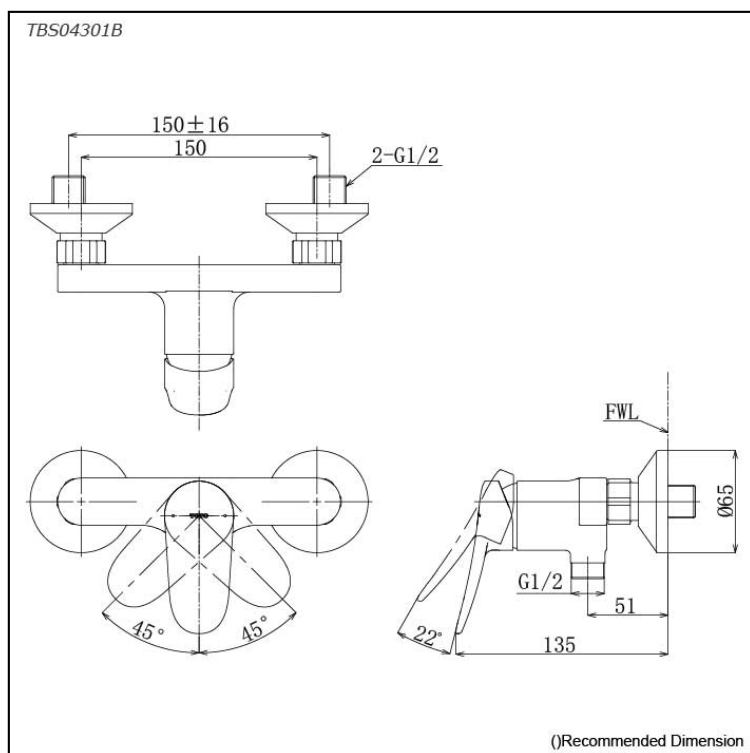

LF Series
Exposed Single Lever Shower Mixer

Features

- Design Concept is Life and Flex.
- TOTO original cartridge for smooth control
- High corrosion resistance plating

Specifications

Finish: Chrome

Material: Brass

Parts description

- **TBS04301B**
Exposed Single Lever Shower Mixer

Flow Rate

TBS04301B