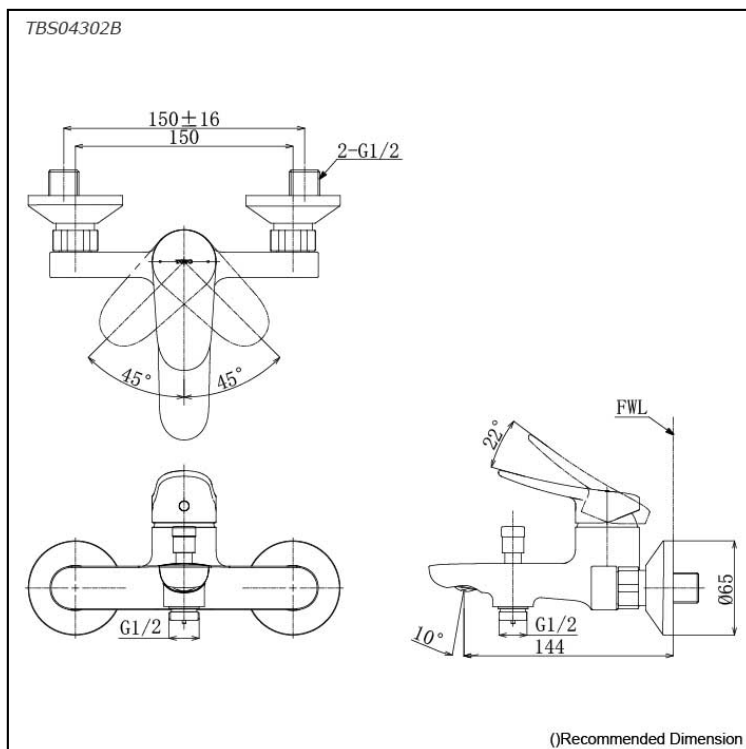

LF Series
Exposed Single Lever Bath &
Shower Mixer

Features

- Design Concept is Life and Flex.
- TOTO original cartridge for smooth control
- High corrosion resistance plating

Specifications

Finish: Chrome

Material: Brass

Parts description

- **TBS04302B**
Exposed Single Lever Bath & Shower Mixer

Flow Rate

TBS04302B