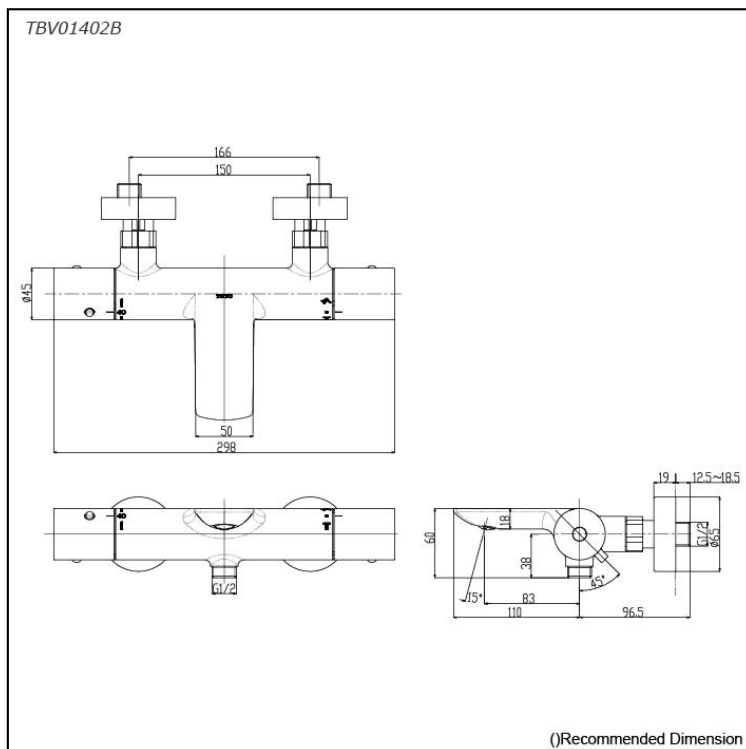

G Selection Showers
Thermostat Shower
(Shower & Bath)

Features

- Good Design with compact and slim body
- SMA Thermostat valve with heat insulation

Specifications

Finish: Chrome
Material: Brass
Water Pressure: 0.05MPa~0.5MPa

Parts description

- **TBV01402B**
Thermostat Shower (Shower & Bath)

Flow Rate

TBV01402B